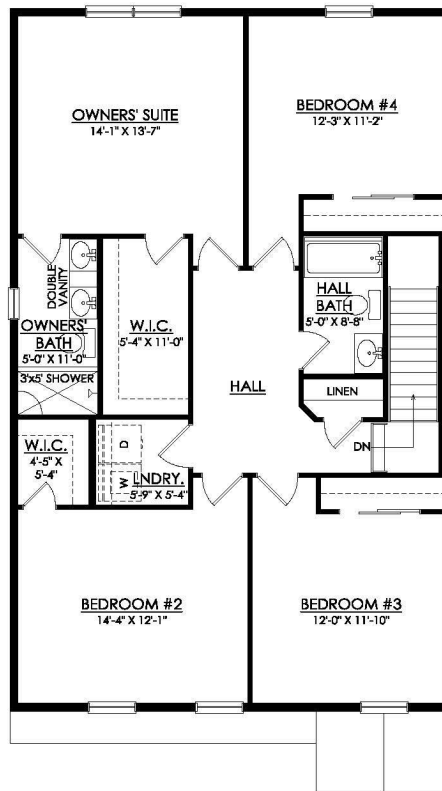

317 Long Run Road #95

Drums, PA 18222

HOME DETAILS

-  4 Beds
-  2.5 Baths
-  2,081 Sq Ft
-  2 Story
-  2 Car Garage

Nittany
Rendering

With an open-concept design, the Nittany is perfect for entertaining and daily living. The Kitchen, Great Room, and Dining Room are all connected, so you can stay engaged with your guests while whipping up delicious meals. The Kitchen includes modern finishes and a large kitchen island that provides extra seating for casual dining. Take the stairs to the second floor and you'll find a sp... [Read More at tuskeshomes.com](http://tuskeshomes.com)

HOME FEATURES

- 4 Bedrooms
- 2.5 Baths
- 2-Car Garage
- Front Door Package with Covered Porch and Additional Sidelites
- Open Concept 1st Floor
- Kitchen with New Peninsula Option
- 9' Walkout Basement
- 12' x 16' Pressure Treated Wood Deck
- Luxury Vinyl Plank Flooring
- Insulated Garage Doors
- Low Maintenance Living
- Golf Course Community

317 LONG RUN ROAD #95

Drums, PA 18222

NITTANY
1ST FLOOR PLAN
SS95

317 LONG RUN ROAD #95

Drums, PA 18222

NITTANY
2ND FLOOR PLAN
SS95