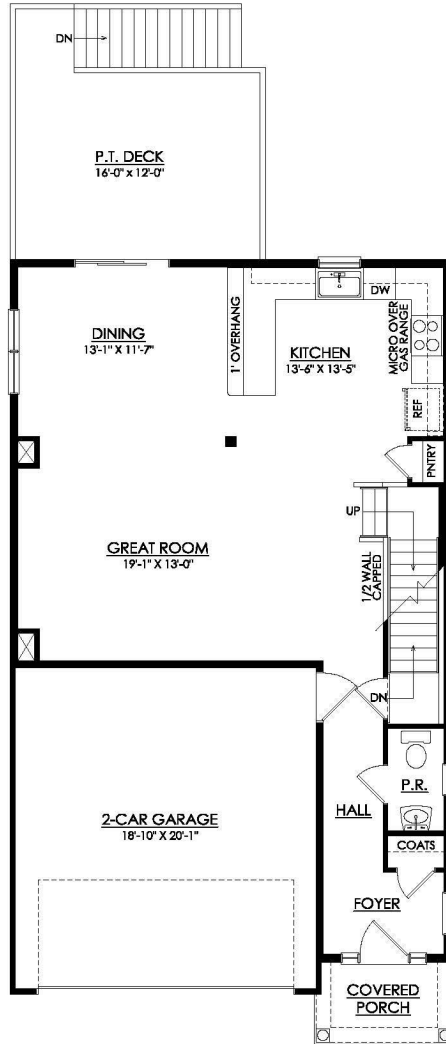

317 Long Run Road #95

Drums, PA 18222

HOME DETAILS

-  4 Beds
-  2.5 Baths
-  2,081 Sq Ft
-  2 Story
-  2 Car Garage

Nittany
Rendering

With an open-concept design, the Nittany is perfect for entertaining and daily living. The Kitchen, Great Room, and Dining Room are all connected, so you can stay engaged with your guests while whipping up delicious meals. The Kitchen includes modern finishes and a large kitchen island that provides extra seating for casual dining. Take the stairs to the second floor and you'll find a sp... [Read More at tuskeshomes.com](http://tuskeshomes.com)

HOME FEATURES

- 4 Bedrooms
- 2.5 Baths
- 2-Car Garage
- Front Door Package with Covered Porch and Additional Sidelites
- Open Concept 1st Floor
- Kitchen with New Peninsula Option
- 9' Walkout Basement
- 12' x 16' Pressure Treated Wood Deck
- Luxury Vinyl Plank Flooring
- Insulated Garage Doors
- Low Maintenance Living
- Golf Course Community

317 LONG RUN ROAD #95

Drums, PA 18222

NITTANY
1ST FLOOR PLAN
SS95

317 LONG RUN ROAD #95

Drums, PA 18222

NITTANY
2ND FLOOR PLAN
SS95