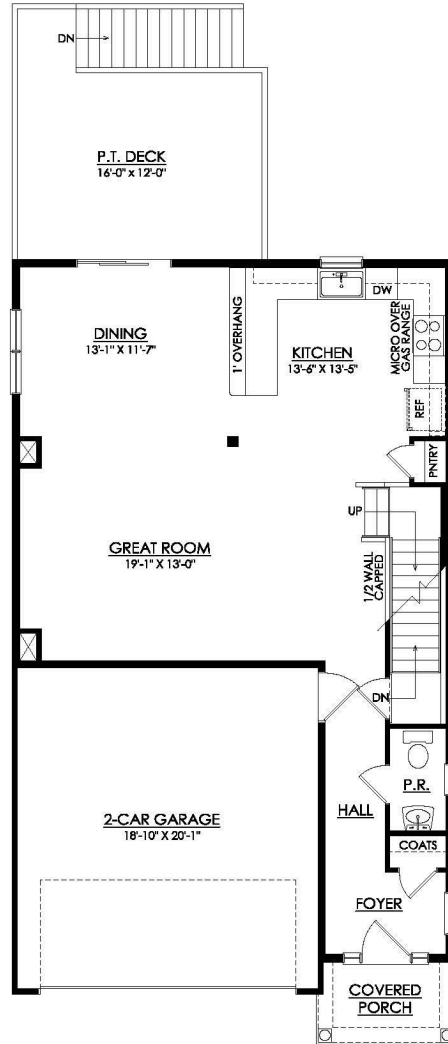

317 Long Run Road #95

Drums, PA 18222

HOME DETAILS

-  4 Beds
-  2.5 Baths
-  2,081 Sq Ft
-  2 Story
-  2 Car Garage

Nittany
Rendering

With an open-concept design, the Nittany is perfect for entertaining and daily living. The Kitchen, Great Room, and Dining Room are all connected, so you can stay engaged with your guests while whipping up delicious meals. The Kitchen includes modern finishes and a large kitchen island that provides extra seating for casual dining. Take the stairs to the second floor and you'll find a sp... [Read More at tuskeshomes.com](http://tuskeshomes.com)

HOME FEATURES

- 4 Bedrooms
- 2.5 Baths
- 2-Car Garage
- Front Door Package with Covered Porch and Additional Sidelites
- Open Concept 1st Floor
- Kitchen with New Peninsula Option
- 9' Walkout Basement
- 12' x 16' Pressure Treated Wood Deck
- Luxury Vinyl Plank Flooring
- Insulated Garage Doors
- Low Maintenance Living
- Golf Course Community

317 LONG RUN ROAD #95

Drums, PA 18222

NITTANY
1ST FLOOR PLAN
SS95

317 LONG RUN ROAD #95

Drums, PA 18222

NITTANY
2ND FLOOR PLAN
SS95