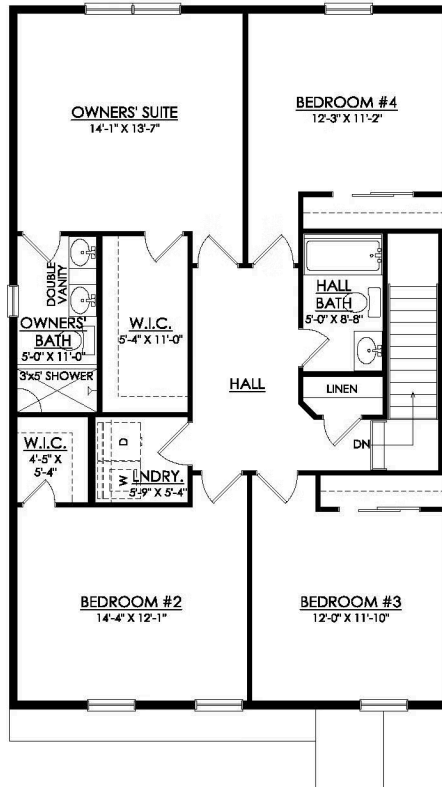

317 Long Run Road #95

Drums, PA 18222

HOME DETAILS

4 Beds 2.5 Baths 2,081 Sq Ft

2 Story 2 Car Garage

With an open-concept design, the Nittany is perfect for entertaining and daily living. The Kitchen, Great Room, and Dining Room are all connected, so you can stay engaged with your guests while whipping up delicious meals. The Kitchen includes modern finishes and a large kitchen island that provides extra seating for casual dining. Take the stairs to the second floor and you'll find a sp... Read More at tuskeshomes.com

HOME FEATURES

- 4 Bedrooms
- 2.5 Baths
- 2-Car Garage
- Front Door Package with Covered Porch and Additional Sidelites
- Open Concept 1st Floor
- Kitchen with New Peninsula Option
- 9' Walkout Basement
- 12' x 16' Pressure Treated Wood Deck
- Luxury Vinyl Plank Flooring
- Insulated Garage Doors
- Low Maintenance Living
- Golf Course Community

317 LONG RUN ROAD #95

Drums, PA 18222

NITTANY
1ST FLOOR PLAN
SS95

317 LONG RUN ROAD #95

Drums, PA 18222

NITTANY
2ND FLOOR PLAN
SS95