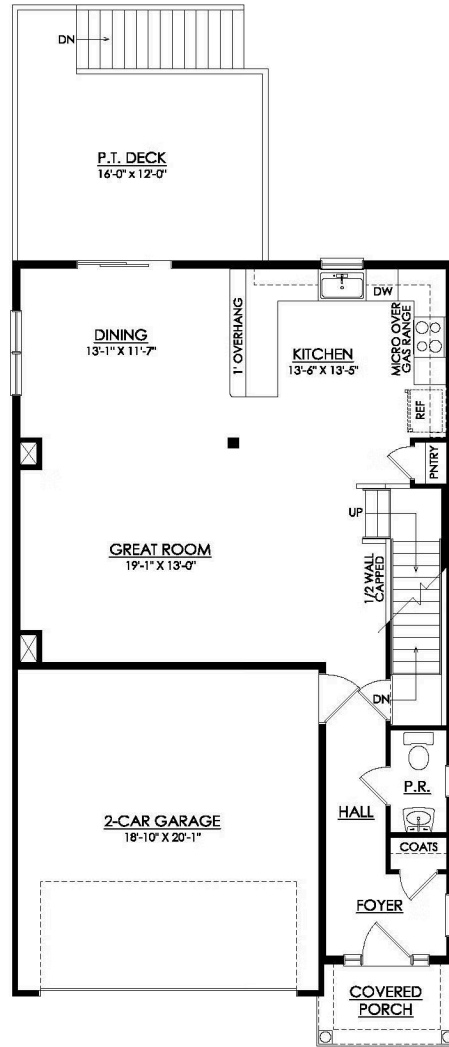

317 Long Run Road #95

Drums, PA 18222

HOME DETAILS

4 Beds 2.5 Baths 2,081 Sq Ft

2 Story 2 Car Garage

With an open-concept design, the Nittany is perfect for entertaining and daily living. The Kitchen, Great Room, and Dining Room are all connected, so you can stay engaged with your guests while whipping up delicious meals. The Kitchen includes modern finishes and a large kitchen island that provides extra seating for casual dining. Take the stairs to the second floor and you'll find a sp... Read More at tuskeshomes.com

HOME FEATURES

- 4 Bedrooms
- 2.5 Baths
- 2-Car Garage
- Front Door Package with Covered Porch and Additional Sidelites
- Open Concept 1st Floor
- Kitchen with New Peninsula Option
- 9' Walkout Basement
- 12' x 16' Pressure Treated Wood Deck
- Luxury Vinyl Plank Flooring
- Insulated Garage Doors
- Low Maintenance Living
- Golf Course Community

317 LONG RUN ROAD #95

Drums, PA 18222

NITTANY
1ST FLOOR PLAN
SS95

317 LONG RUN ROAD #95

Drums, PA 18222

NITTANY
2ND FLOOR PLAN
SS95