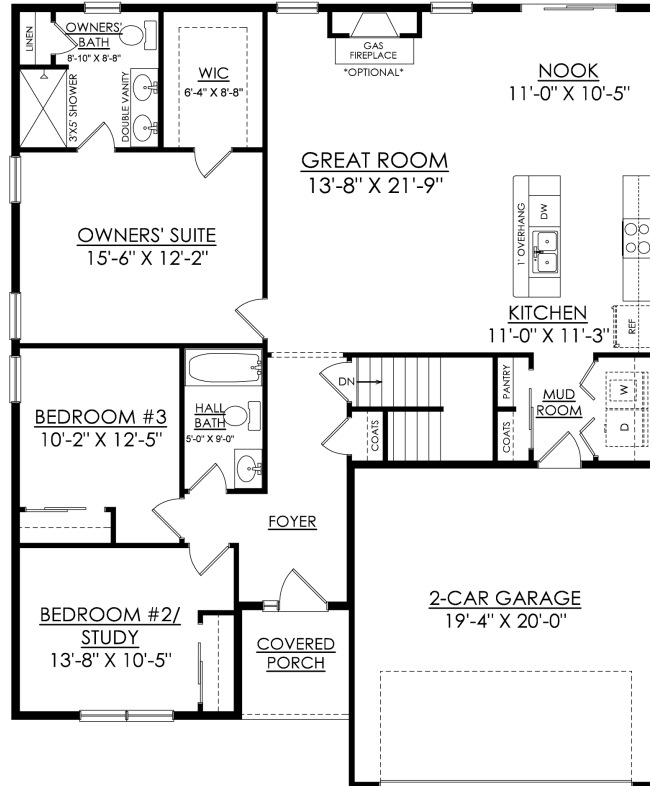

365 Long Run Road #45

Drums, PA 18222

HOME DETAILS

3 Beds
 2.0 Baths
 1,530 Sq Ft
 1 Story
 2 Car Garage

Discover the ultimate home sweet home with the Pinehurst! This cozy ranch-style floor plan is perfect for those seeking a stress-free lifestyle. The open-concept design is both efficient and inviting, making it the perfect space for hosting guests and enjoying quality time with loved ones. The Kitchen, with its island and overhang, is not only functional, but it's also the perfect place ... Read More at tuskeshomes.com

HOME FEATURES

- 3 Bedrooms
- 2 Bathrooms
- 2-Car Garage
- 1530 Square Feet
- Ranch Style Floor Plan
- Granite Kitchen Countertops
- Stainless Steel Range/Oven, Microwave, and Dishwasher
- 39" Corner Fireplace with Slate Surround and Painted Mantel
- Mudroom
- Private Owner's Suite
- 12' x 16' Pressure Treated Wood Deck with Wood Landing, Railings, and Steps to Grade
- 9' Daylight Basement

365 LONG RUN ROAD #45

Drums, PA 18222

PINEHURST TRADITIONAL
STARTING AT 1530 SF