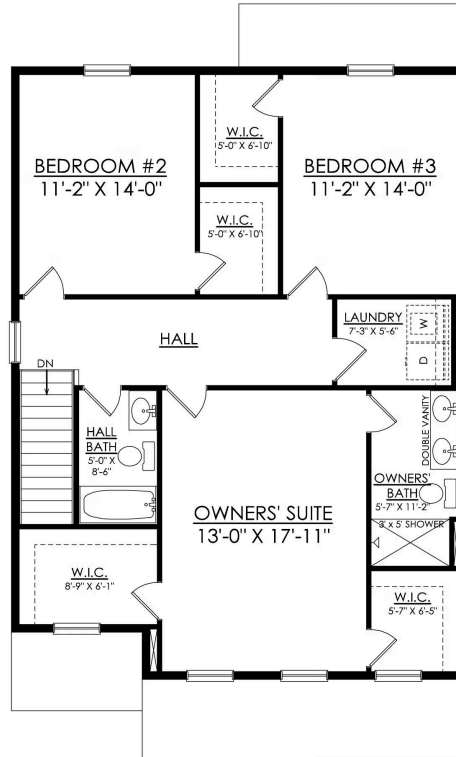

367 Long Run Road #43

Drums, PA 18222

HOME DETAILS

3 Beds 2.5 Baths 1,992 Sq Ft

2 Story 2 Car Garage

SS-43 Elevation

Welcome to the Mia, a beautifully designed and thoughtfully crafted home that's perfect for families looking for comfort and convenience. Entering through the foyer, you're greeted by a warm and inviting open-concept Kitchen, Dining Nook, and a Great Room with a 4' extension. The spacious Kitchen comes equipped with modern appliances, ample countertop space, and a perfect view of the mai... Read More at tuskeshomes.com

HOME FEATURES

- 3 Bedrooms
- 2.5 Bathrooms
- 2-Car Garage
- 4' Great Room Extension
- 12'x14' Pressure Treated Wood Deck
- Room Accent Lighting Package in Kitchen, Great Room, and Owner's Bedroom
- Gas Fireplace with Slate Surround and Painted Mantle
- Luxury Vinyl Plank Flooring

367 LONG RUN ROAD #43

Drums, PA 18222

MIA 1ST FLOOR PLAN
STARTING AT 1928 SF

367 LONG RUN ROAD #43

Drums, PA 18222

MIA 2ND FLOOR PLAN
STARTING AT 1928 SF