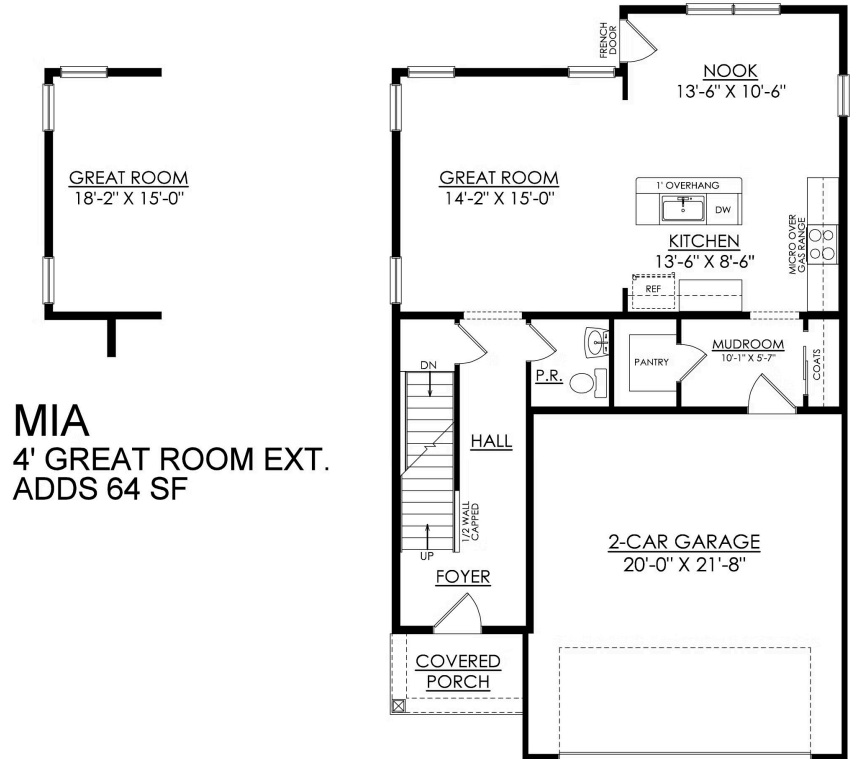

367 Long Run Road #43

Drums, PA 18222

HOME DETAILS

3 Beds 2.5 Baths 1,992 Sq Ft

2 Story 2 Car Garage

SS-43 Elevation

Welcome to the Mia, a beautifully designed and thoughtfully crafted home that's perfect for families looking for comfort and convenience. Entering through the foyer, you're greeted by a warm and inviting open-concept Kitchen, Dining Nook, and a Great Room with a 4' extension. The spacious Kitchen comes equipped with modern appliances, ample countertop space, and a perfect view of the mai... Read More at tuskeshomes.com

HOME FEATURES

- 3 Bedrooms
- 2.5 Bathrooms
- 2-Car Garage
- 4' Great Room Extension
- 12'x14' Pressure Treated Wood Deck
- Room Accent Lighting Package in Kitchen, Great Room, and Owner's Bedroom
- Gas Fireplace with Slate Surround and Painted Mantle
- Luxury Vinyl Plank Flooring

367 LONG RUN ROAD #43

Drums, PA 18222

MIA 1ST FLOOR PLAN
STARTING AT 1928 SF

367 LONG RUN ROAD #43

Drums, PA 18222

MIA 2ND FLOOR PLAN
STARTING AT 1928 SF