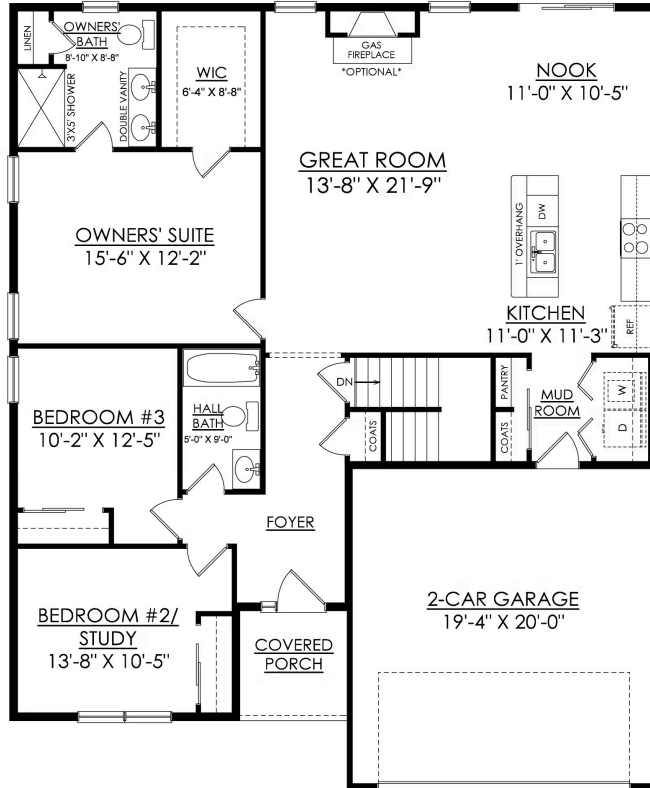

371 Long Run Road #39

Drums, PA 18222

HOME DETAILS

 3 Beds  2.0 Baths  1,530 Sq Ft

 1 Story  2 Car Garage

Additional Details About This Quick Delivery Home Coming Soon! Discover the ultimate home sweet home with the Pinehurst! This cozy ranch-style floor plan is perfect for those seeking a stress-free lifestyle. The open-concept design is both efficient and inviting, making it the perfect space for hosting guests and enjoying quality time with loved ones. The Kitchen, with its island and over... Read More at tuskeshomes.com

HOME FEATURES

- 3 Bedrooms
- 2 Baths
- 2-Car Garage
- Room Accent Lighting Package in Great Room and Kitchen
- Corner Fireplace Layout in Great Room
- Spacious Owner's Suite with Private Bath, including Tiled Shower with Unique Corner Seat
- 9' Walkout Basement
- 12' x 16' Pressure Treated Wood Deck
- Open-Concept Living Space
- Golf Course Views to the South

371 LONG RUN ROAD #39

Drums, PA 18222

PINEHURST TRADITIONAL STARTING AT 1530 SF