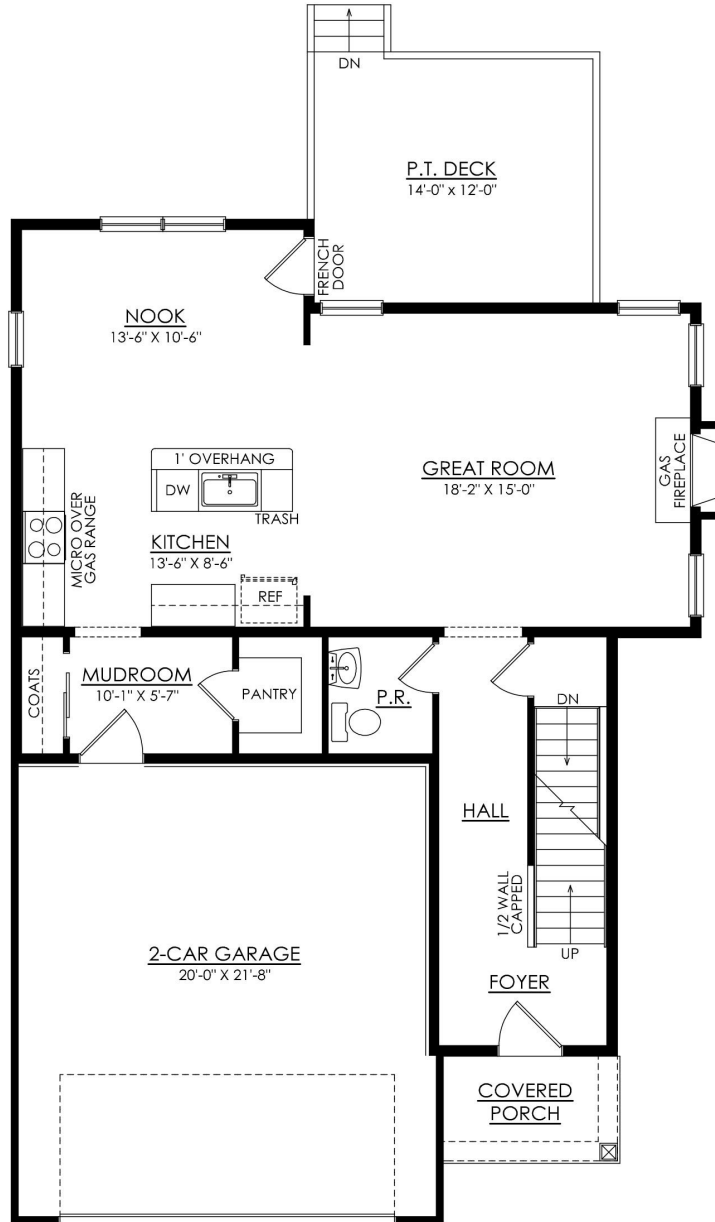

# 729 QUARRY ROAD #121A1

Drums, PA 18222

MIA  
1ST FLOOR PLAN  
SS121A1

# 729 QUARRY ROAD #121A1

Drums, PA 18222

**MIA**  
2ND FLOOR PLAN  
SS121A1