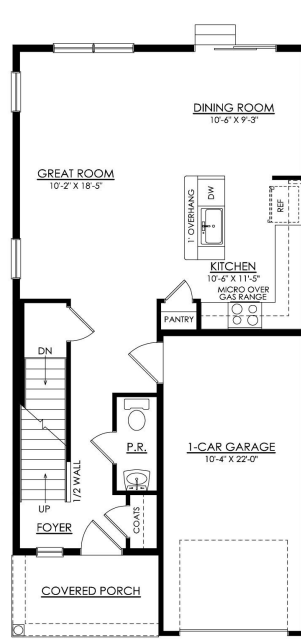

852 CHAMPIONS DRIVE #GR-22B

Drums, PA 18222

GREENS AT SS- 1ST FLOOR
COTTAGE & CRAFTSMAN
STARTING AT 1495 SF