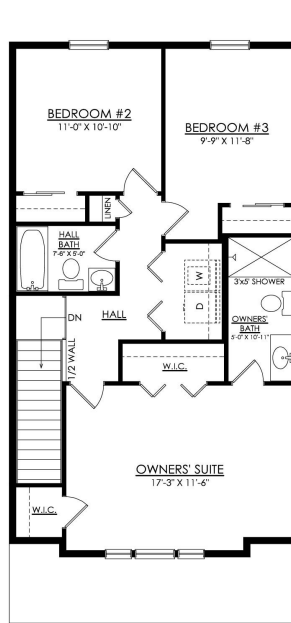

## HOME DETAILS

-  3 Beds
  2.5 Baths
  1,495 Sq Ft
-  2 Story
  1 Car Garage

Greens at Sand Springs  
Cottage

The Greens at Sand Springs are both elegant and spacious, with a floorplan that will make you feel right at home. Upon entering, you'll be welcomed by an open-concept first floor, featuring a Kitchen that has everything you need for cooking and entertaining complete with a large island for extra seating, ample counter space, a convenient pantry. The Great Room and Dining Room are seamless... [Read More at tuskeshomes.com](http://tuskeshomes.com)

# 852 CHAMPIONS DRIVE #GR-22B

Drums, PA 18222

GREENS AT SS- 1ST FLOOR  
COTTAGE & CRAFTSMAN  
STARTING AT 1495 SF

# 852 CHAMPIONS DRIVE #GR-22B

Drums, PA 18222

**GREENS AT SS- 2ND FLOOR  
COTTAGE**  
STARTING AT 1510 SF

**GREENS AT SS- 2ND FLOOR  
CRAFTSMAN**  
STARTING AT 1495 SF