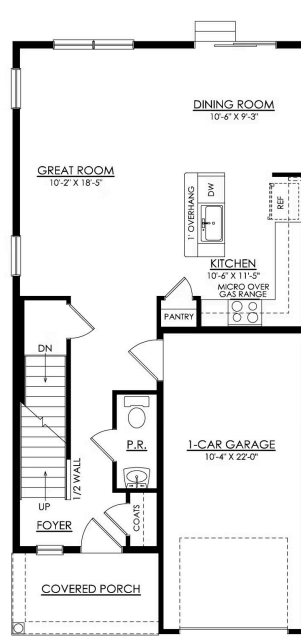

857 CHAMPIONS DRIVE #GR-10A

Drums, PA 18222

**GREENS AT SS- 1ST FLOOR
COTTAGE & CRAFTSMAN**
STARTING AT 1495 SF