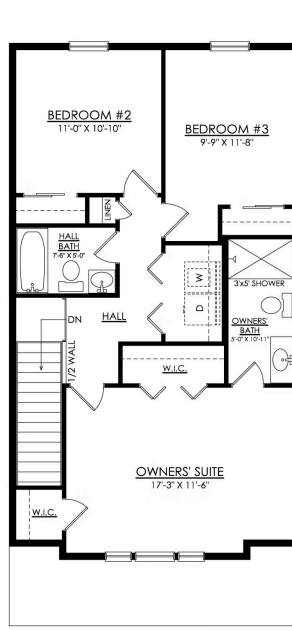

857 Champions Drive #GR-10A

Drums, PA 18222

HOME DETAILS

3 Beds 2.5 Baths 1,495 Sq Ft

2 Story 1 Car Garage

Greens at Sand Springs Cottage

The Greens at Sand Springs are both elegant and spacious, with a floorplan that will make you feel right at home. Upon entering, you'll be welcomed by an open-concept first floor, featuring a Kitchen that has everything you need for cooking and entertaining complete with a large island for extra seating, ample counter space, a convenient pantry. The Great Room and Dining Room are seamless... Read More at tuskeshomes.com

HOME FEATURES

- 3 Bedrooms
- 2.5 Bathrooms
- 1-Car Garage
- 8' Basement with Egress Window
- 10' x 12' Pressure Treated Wood Deck with Steps to Grade
- Curated Collection - Modern Farmhouse
- Premium Plus Electrical Package
- Low Maintenance Living

857 CHAMPIONS DRIVE #GR-10A

Drums, PA 18222

**GREENS AT SS- 1ST FLOOR
COTTAGE & CRAFTSMAN**
STARTING AT 1495 SF

857 CHAMPIONS DRIVE #GR-10A

Drums, PA 18222

**GREENS AT SS- 2ND FLOOR
COTTAGE**
STARTING AT 1510 SF

**GREENS AT SS- 2ND FLOOR
CRAFTSMAN**
STARTING AT 1495 SF