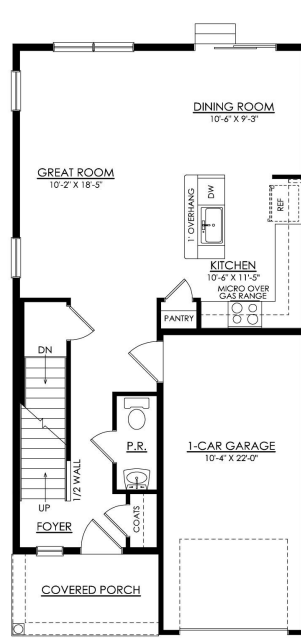

859 Champions Drive #9B

Drums, PA 18222

HOME DETAILS

-  3 Beds
-  2.5 Baths
-  1,495 Sq Ft
-  2 Story
-  1 Car Garage

Greens at Sand Springs
Craftsman

The Greens at Sand Springs are both elegant and spacious, with a floorplan that will make you feel right at home. Upon entering, you'll be welcomed by an open-concept first floor, featuring a Kitchen that has everything you need for cooking and entertaining complete with a large island for extra seating, ample counter space, a convenient pantry. The Great Room and Dining Room are seamless... Read More at tuskeshomes.com

859 CHAMPIONS DRIVE #9B

Drums, PA 18222

GREENS AT SS- 1ST FLOOR
COTTAGE & CRAFTSMAN
STARTING AT 1495 SF

859 CHAMPIONS DRIVE #9B

Drums, PA 18222

GREENS AT SS- 2ND FLOOR
COTTAGE
STARTING AT 1510 SF

GREENS AT SS- 2ND FLOOR
CRAFTSMAN
STARTING AT 1495 SF