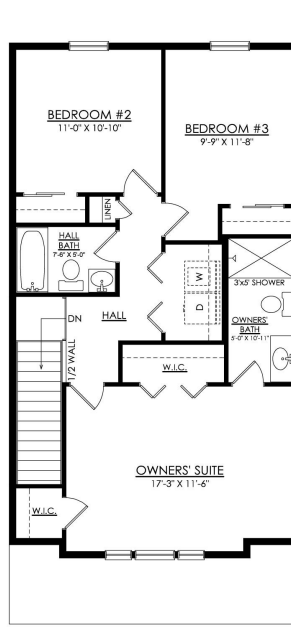

859 Champions Drive #9B

Drums, PA 18222

HOME DETAILS

-  3 Beds
-  2.5 Baths
-  1,495 Sq Ft
-  2 Story
-  1 Car Garage

Greens at Sand Springs
Craftsman

The Greens at Sand Springs are both elegant and spacious, with a floorplan that will make you feel right at home. Upon entering, you'll be welcomed by an open-concept first floor, featuring a Kitchen that has everything you need for cooking and entertaining complete with a large island for extra seating, ample counter space, a convenient pantry. The Great Room and Dining Room are seamless... Read More at tuskeshomes.com

859 CHAMPIONS DRIVE #9B

Drums, PA 18222

GREENS AT SS- 1ST FLOOR
COTTAGE & CRAFTSMAN
STARTING AT 1495 SF

859 CHAMPIONS DRIVE #9B

Drums, PA 18222

GREENS AT SS- 2ND FLOOR
COTTAGE
STARTING AT 1510 SF

GREENS AT SS- 2ND FLOOR
CRAFTSMAN
STARTING AT 1495 SF