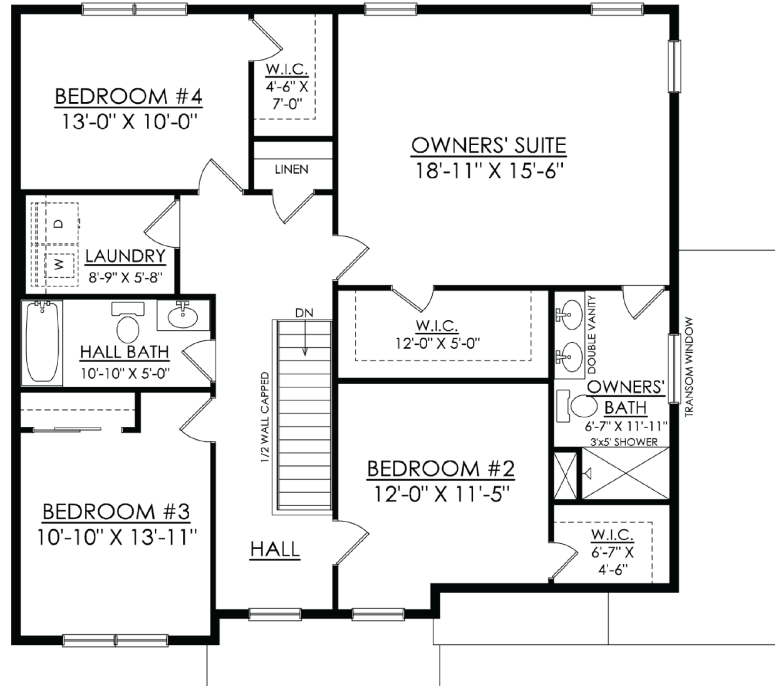

Madison Floor Plan

In Sand Springs from \$399,900

Madison Floor Plan

In Sand Springs from \$399,900

MADISON TRADITIONAL
STARTING AT 2392 SF

1ST FLOOR PLAN

Madison Floor Plan

In Sand Springs from \$399,900

MADISON COUNTRY
STARTING AT 2392 SF

1ST FLOOR PLAN

Madison Floor Plan

In Sand Springs from \$399,900

MADISON
ALTERNATE SECOND FLOOR