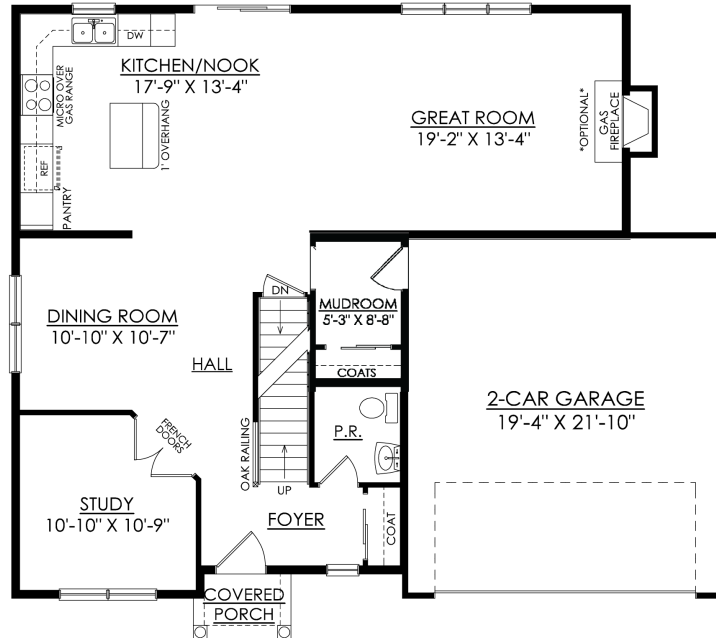

Madison Floor Plan

In Sand Springs from \$399,900

Madison Floor Plan

In Sand Springs from \$399,900

MADISON TRADITIONAL
STARTING AT 2392 SF

1ST FLOOR PLAN

Madison Floor Plan

In Sand Springs from \$399,900

MADISON COUNTRY
STARTING AT 2392 SF

1ST FLOOR PLAN

Madison Floor Plan

In Sand Springs from \$399,900

MADISON
ALTERNATE SECOND FLOOR