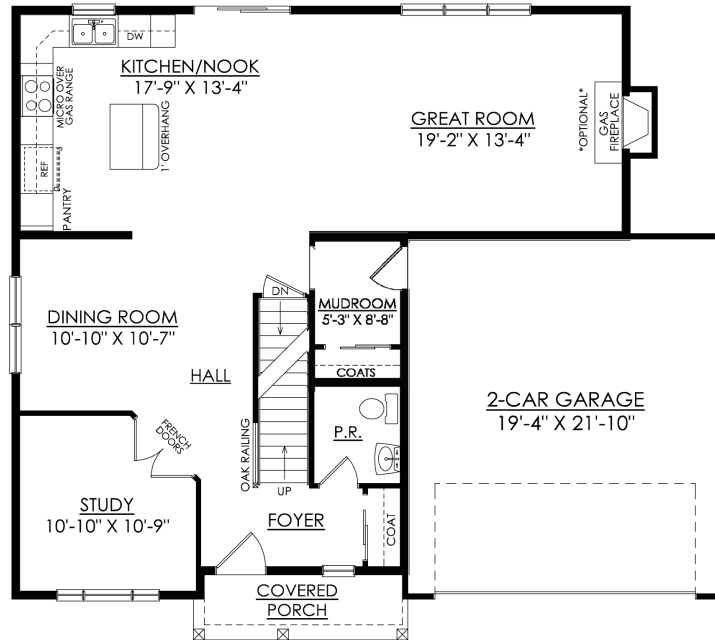

Madison Floor Plan

In Sand Springs from \$399,900

Madison Floor Plan

In Sand Springs from \$399,900

MADISON TRADITIONAL
STARTING AT 2392 SF

1ST FLOOR PLAN

Madison Floor Plan

In Sand Springs from \$399,900

MADISON COUNTRY
STARTING AT 2392 SF

1ST FLOOR PLAN

Madison Floor Plan

In Sand Springs from \$399,900

MADISON
ALTERNATE SECOND FLOOR