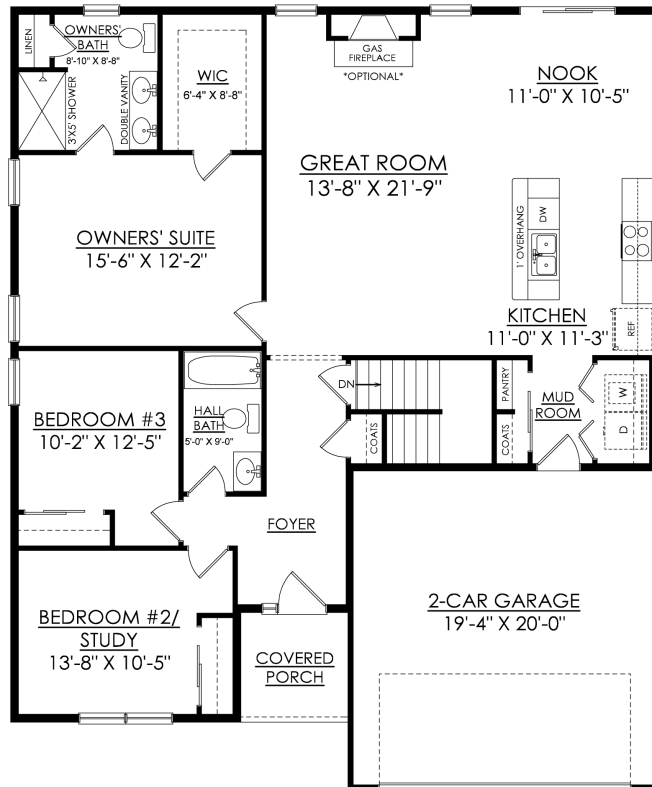

Pinehurst Floor Plan

In Sand Springs from \$359,900

Pinehurst Floor Plan

In Sand Springs from \$359,900

PINEHURST TRADITIONAL
STARTING AT 1530 SF

Pinehurst Floor Plan

In Sand Springs from \$359,900

PINEHURST COUNTRY
STARTING AT 1530 SF