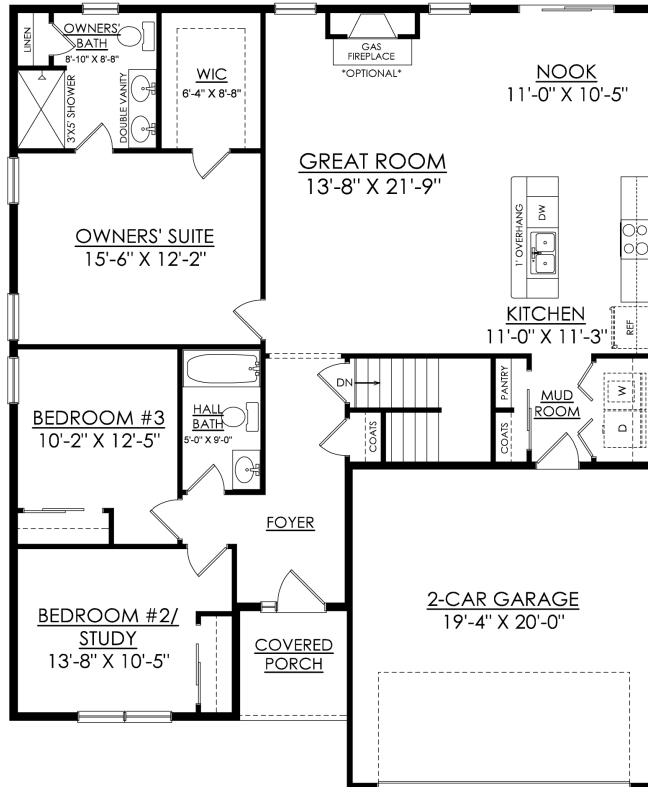

Pinehurst Floor Plan

In Sand Springs from \$359,900

Pinehurst Floor Plan

In Sand Springs from \$359,900

PINEHURST TRADITIONAL
STARTING AT 1530 SF

Pinehurst Floor Plan

In Sand Springs from \$359,900

PINEHURST COUNTRY
STARTING AT 1530 SF