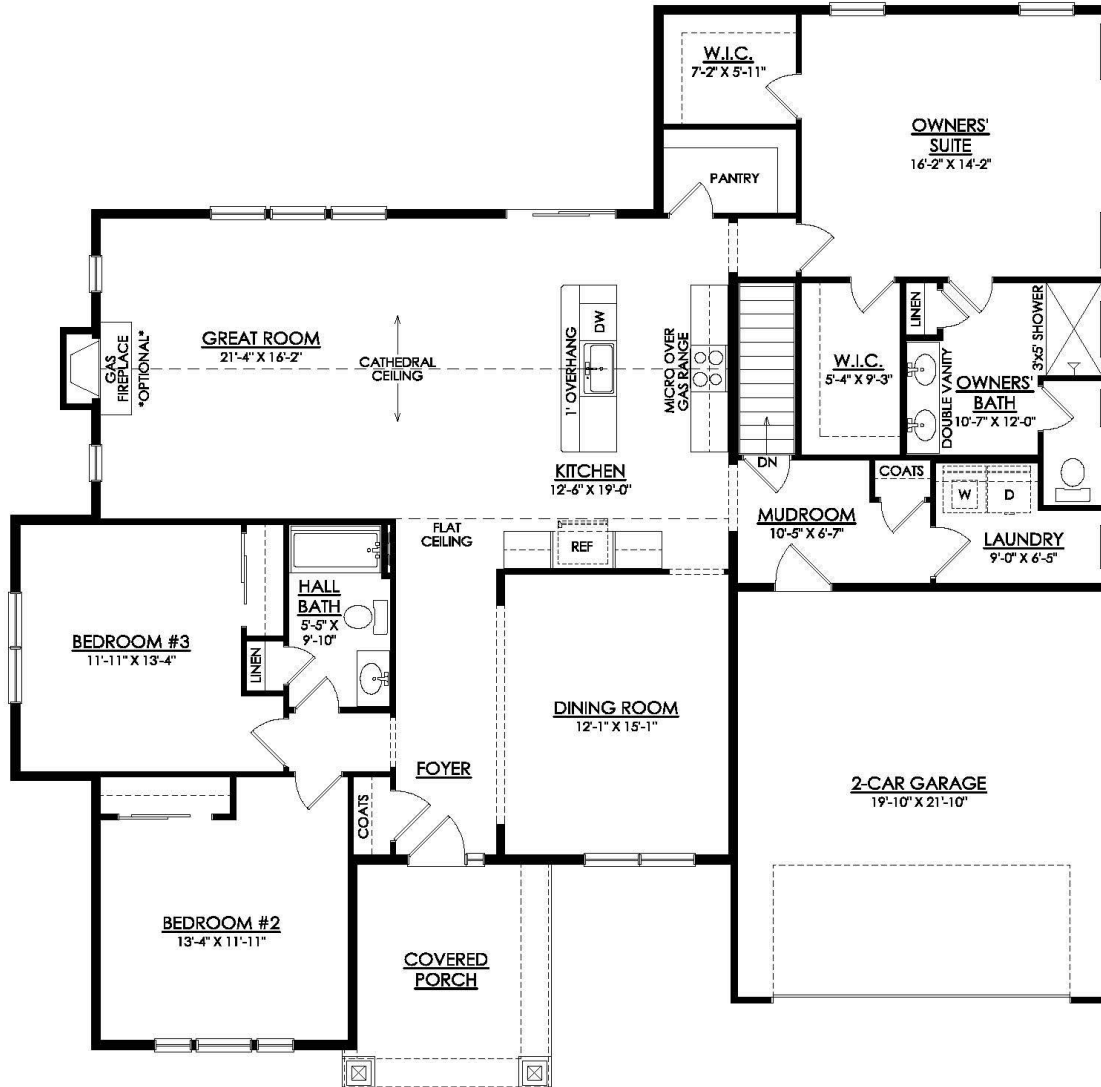

Rockford Floor Plan

In Sand Springs from \$439,900

Rockford Floor Plan

In Sand Springs from \$439,900

ROCKFORD CRAFTSMAN 1ST FLOOR PLAN

Rockford Floor Plan

In Sand Springs from \$439,900

ROCKFORD COTTAGE 1ST FLOOR PLAN