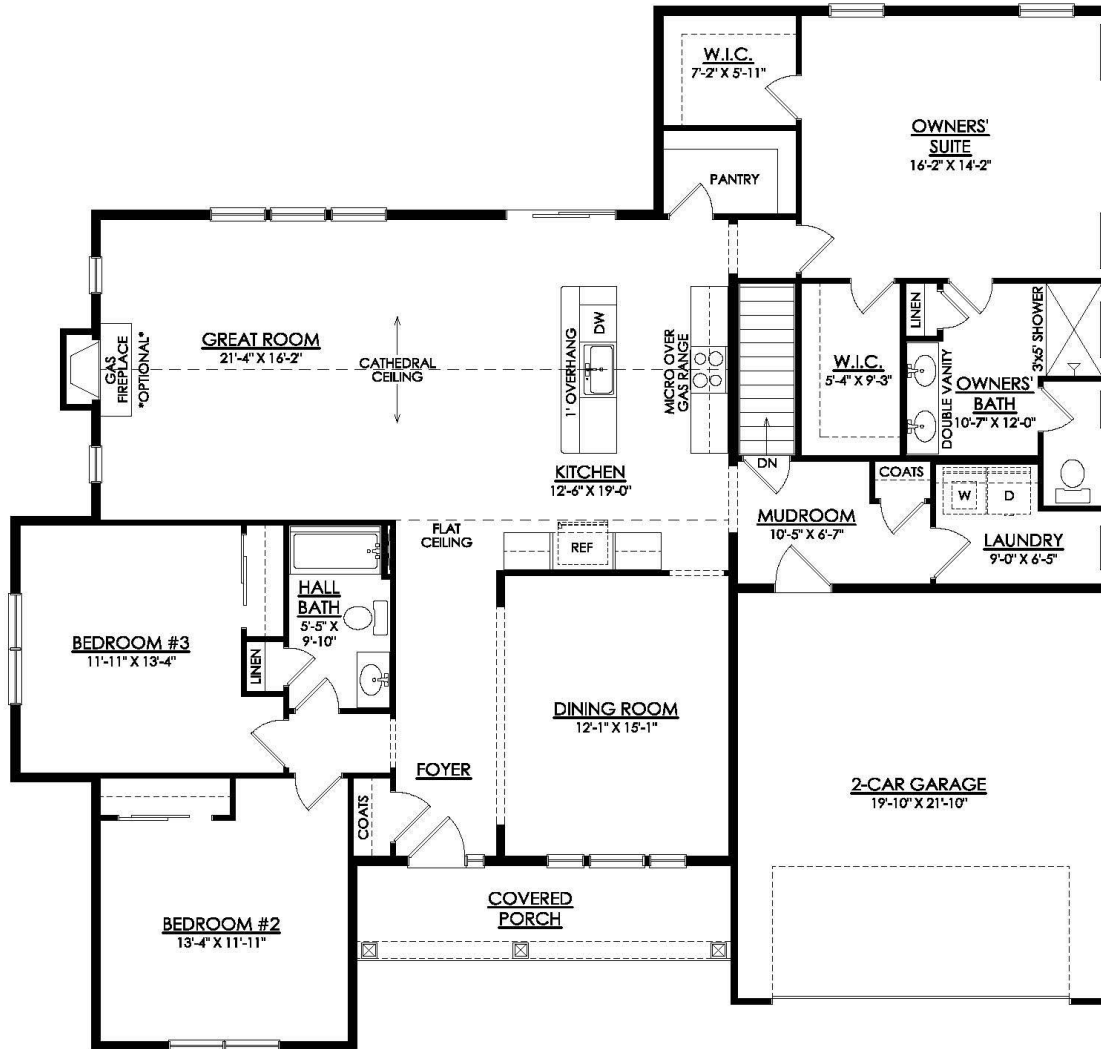

Rockford Floor Plan

In Sand Springs from \$439,900

Rockford Floor Plan

In Sand Springs from \$439,900

ROCKFORD CRAFTSMAN 1ST FLOOR PLAN

Rockford Floor Plan

In Sand Springs from \$439,900

ROCKFORD COTTAGE 1ST FLOOR PLAN