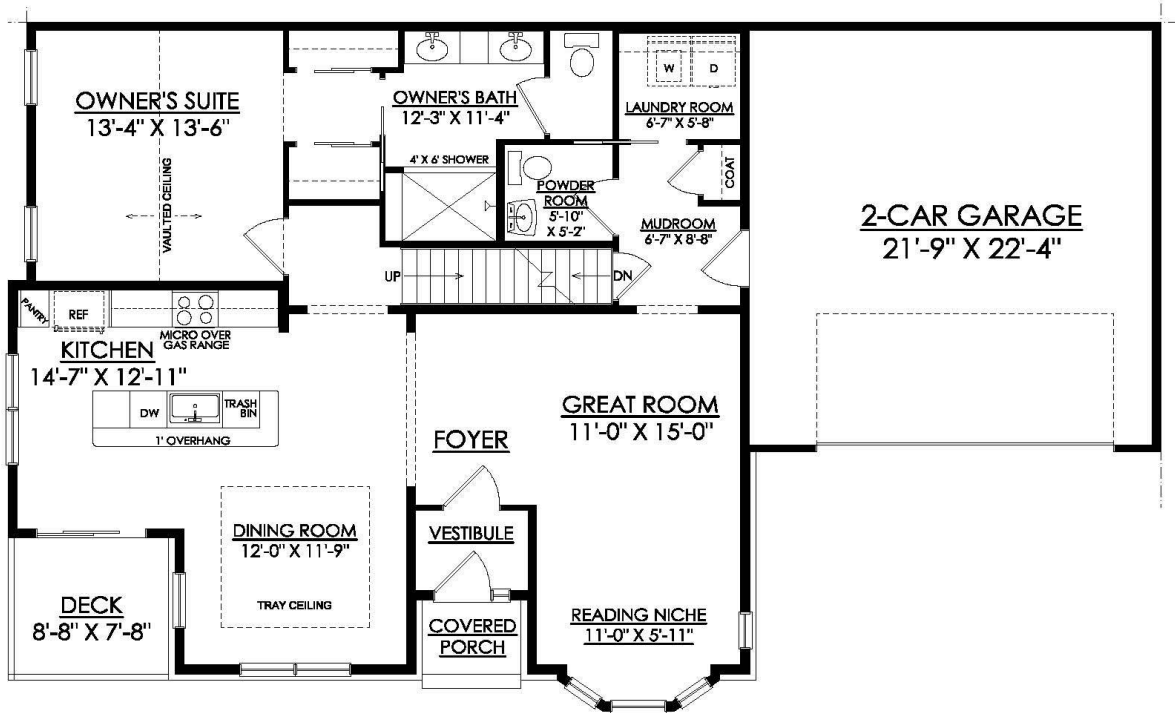

2430 Sonoma Lane # 92

Easton, PA 18040

HOME DETAILS

-
-

Welcome to the Talia, an elegant 55+ Active Adult home, thoughtfully designed to offer a luxurious lifestyle. Entering through the covered Porch you will find a vestibule that leads to a foyer. Just past the Foyer you will find the heart of the home, a spacious Great Room, which seamlessly flows into a connected Reading Niche illuminated by a wall of windows, providing a cozy retreat bat... Read More at tuskeshomes.com

2430 SONOMA LANE # 92

Easton, PA 18040

TALIA QUAD 1ST FLOOR PLAN RIVERVIEW ESTATES 1966 SF

2430 SONOMA LANE # 92

Easton, PA 18040

TALIA QUAD 2ND FLOOR PLAN RIVERVIEW ESTATES 1966 SF