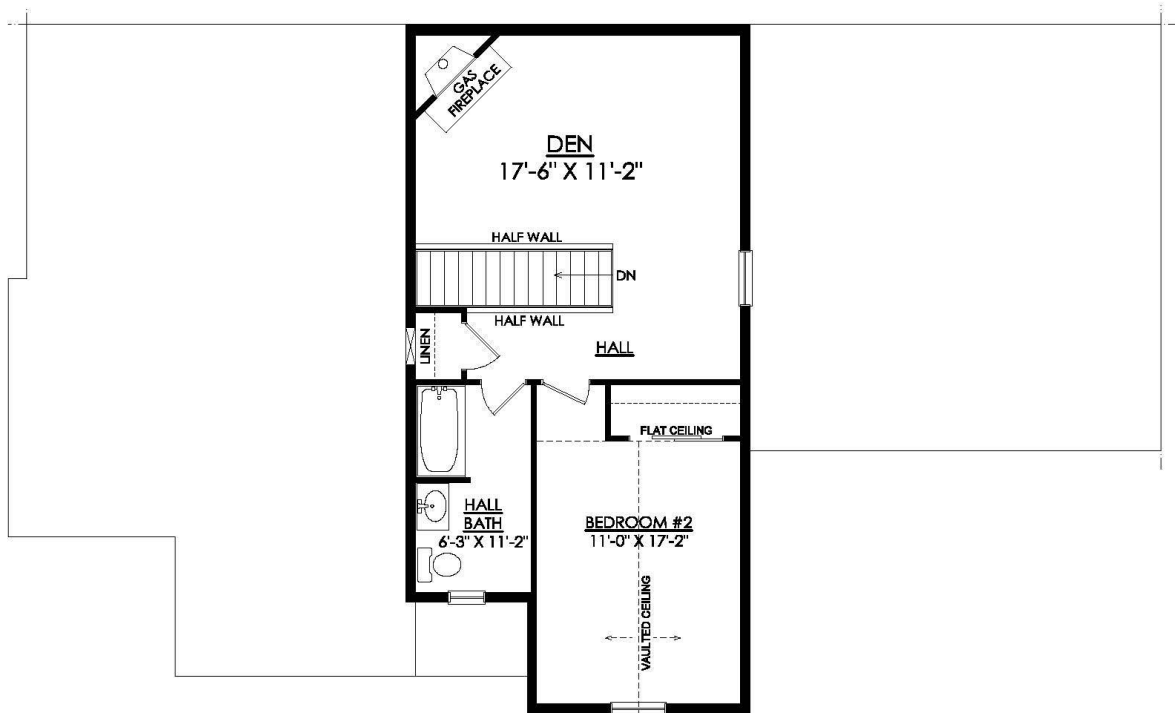

2430 Sonoma Lane # 92

Easton, PA 18040

HOME DETAILS

-
-

Welcome to the Talia, an elegant 55+ Active Adult home, thoughtfully designed to offer a luxurious lifestyle. Entering through the covered Porch you will find a vestibule that leads to a foyer. Just past the Foyer you will find the heart of the home, a spacious Great Room, which seamlessly flows into a connected Reading Niche illuminated by a wall of windows, providing a cozy retreat bat... Read More at tuskeshomes.com

2430 SONOMA LANE # 92

Easton, PA 18040

TALIA QUAD 1ST FLOOR PLAN RIVERVIEW ESTATES 1966 SF

2430 SONOMA LANE # 92

Easton, PA 18040

TALIA QUAD 2ND FLOOR PLAN RIVERVIEW ESTATES 1966 SF