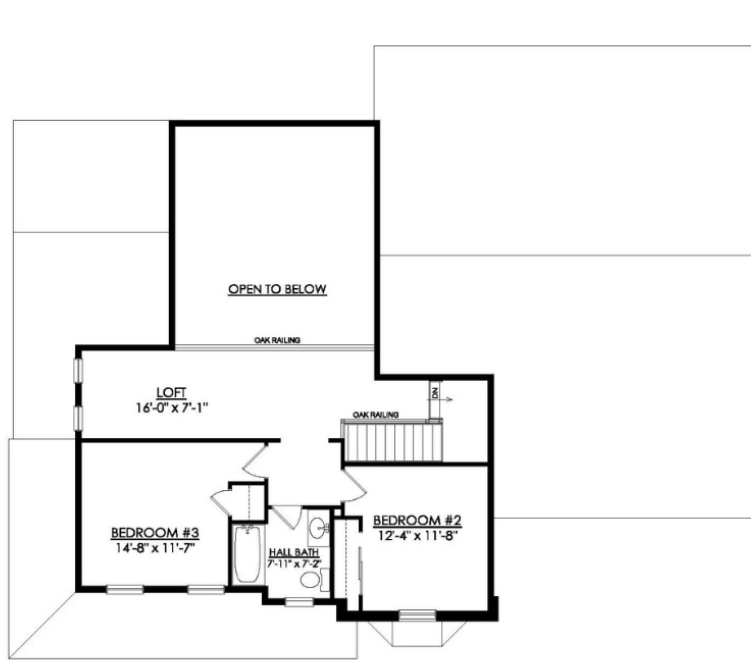

2485 Napa Drive #48

Easton, PA 18040

HOME DETAILS

-

Marella Twins Rendering - Left

Welcome to the Marella, a luxurious two-story home design offered exclusively at Riverview Estates in peaceful Forks Township, PA. A charming covered front porch invites you into the welcoming Foyer where you'll discover a tranquil Dining Room with a tray ceiling and a cozy Study with a beautiful bay window, perfect for curling up with a good book. Next up, the heart of the home awaits –... Read More at tuskeshomes.com

HOME FEATURES

- 3 Bedrooms
- 2.5 Bathrooms
- 2-Car Garage
- 2533 Square Feet
- Trex Deck
- Kitchen Island with Quartz Countertops
- 42" Cabinets with Crown Molding
- Stainless Steel Range/Oven, Microwave, and Dishwasher
- Great Room with Vaulted Ceiling
- 1st Floor Owner's Suite with Tray Ceiling
- Private Owner's Bath with 4' x 6' Shower
- 1st Floor Laundry Room
- 2nd Floor Loft
- Lawn Care and Snow Removal Included in HOA Fee

2485 NAPA DRIVE #48

Easton, PA 18040

MARELLA
RV20-48
2485 NAPA DRIVE
1ST FLOOR PLAN
2533 SF

2485 NAPA DRIVE #48

Easton, PA 18040

MARELLA
RV20-48
2485 NAPA DRIVE
2ND FLOOR PLAN
2533 SF