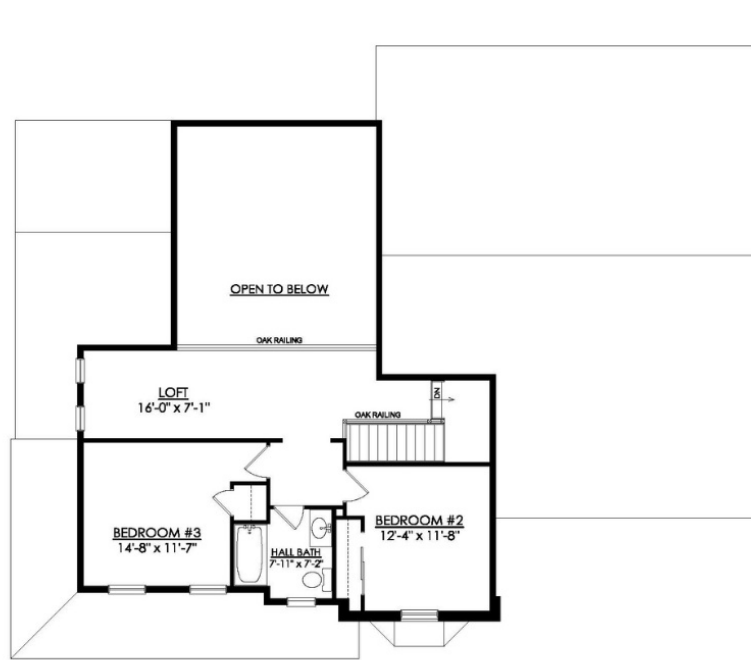

2485 Napa Drive #48

Easton, PA 18040

HOME DETAILS

-  3 Beds
-  2.5 Baths
-  2,533 Sq Ft
-  2 Story
-  2 Car Garage

Marella Twins Rendering -
Left

Welcome to the Marella, a luxurious two-story home design offered exclusively at Riverview Estates in peaceful Forks Township, PA. A charming covered front porch invites you into the welcoming Foyer where you'll discover a tranquil Dining Room with a tray ceiling and a cozy Study with a beautiful bay window, perfect for curling up with a good book. Next up, the heart of the home awaits –... Read More at tuskeshomes.com

HOME FEATURES

- 3 Bedrooms
- 2.5 Bathrooms
- 2-Car Garage
- 2533 Square Feet
- Trex Deck
- Kitchen Island with Quartz Countertops
- 42" Cabinets with Crown Molding
- Stainless Steel Range/Oven, Microwave, and Dishwasher
- Great Room with Vaulted Ceiling
- 1st Floor Owner's Suite with Tray Ceiling
- Private Owner's Bath with 4' x 6' Shower
- 1st Floor Laundry Room
- 2nd Floor Loft
- Lawn Care and Snow Removal Included in HOA Fee

2485 NAPA DRIVE #48

Easton, PA 18040

MARELLA
RV20-48
2485 NAPA DRIVE
1ST FLOOR PLAN
2533 SF

2485 NAPA DRIVE #48

Easton, PA 18040

MARELLA
RV20-48
2485 NAPA DRIVE
2ND FLOOR PLAN
2533 SF