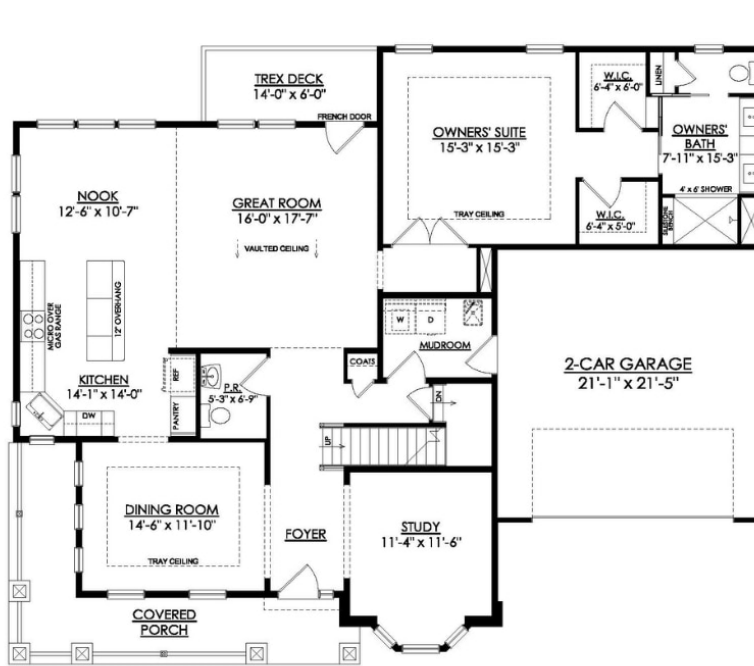

2485 Napa Drive #48

Easton, PA 18040

HOME DETAILS

-

Marella Twins Rendering - Left

Welcome to the Marella, a luxurious two-story home design offered exclusively at Riverview Estates in peaceful Forks Township, PA. A charming covered front porch invites you into the welcoming Foyer where you'll discover a tranquil Dining Room with a tray ceiling and a cozy Study with a beautiful bay window, perfect for curling up with a good book. Next up, the heart of the home awaits –... Read More at tuskeshomes.com

HOME FEATURES

- 3 Bedrooms
- 2.5 Bathrooms
- 2-Car Garage
- 2533 Square Feet
- Trex Deck
- Kitchen Island with Quartz Countertops
- 42" Cabinets with Crown Molding
- Stainless Steel Range/Oven, Microwave, and Dishwasher
- Great Room with Vaulted Ceiling
- 1st Floor Owner's Suite with Tray Ceiling
- Private Owner's Bath with 4' x 6' Shower
- 1st Floor Laundry Room
- 2nd Floor Loft
- Lawn Care and Snow Removal Included in HOA Fee

2485 NAPA DRIVE #48

Easton, PA 18040

MARELLA
RV20-48
2485 NAPA DRIVE
1ST FLOOR PLAN
2533 SF

2485 NAPA DRIVE #48

Easton, PA 18040

MARELLA
RV20-48
2485 NAPA DRIVE
2ND FLOOR PLAN
2533 SF