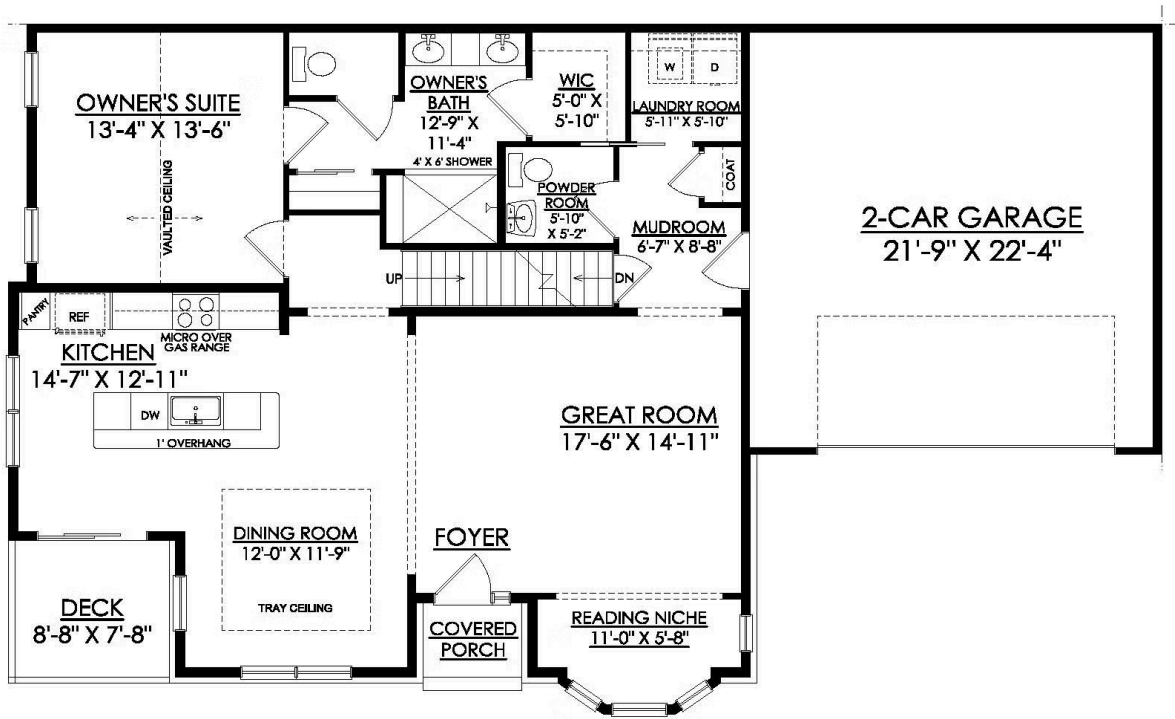

868 Veneto Court #66

Easton, PA 18040

HOME DETAILS

 2 Beds  2.5 Baths  1,966 Sq Ft

 2 Story  2 Car Garage

Welcome to the Talia, an elegant 55+ Active Adult home, thoughtfully designed to offer a luxurious lifestyle. Just past the Foyer you will find the heart of the home, a spacious Great Room, which seamlessly flows into a connected Reading Niche illuminated by a wall of windows, providing a cozy retreat bathed in natural light. Whether it's lounging with a book or entertaining guests... Read More at tuskeshomes.com

HOME FEATURES

- 2 Bedrooms
- 2.5 Bathrooms
- 2-Car Garage
- 1st Floor Owner's Suite
- Vaulted Ceiling in Owner's Suite
- Kitchen Island with 1' Overhang for Additional Seating
- Tray Ceilings in Dining Room
- 1st Floor Laundry Room
- Reading Niche with Bay Windows
- Additional 2nd Floor Bedroom and Full Bathroom
- 2nd Floor Den

868 VENETO COURT #66

Easton, PA 18040

TALIA QUAD 1ST FLOOR PLAN RIVERVIEW ESTATES 1966 SF

868 VENETO COURT #66

Easton, PA 18040

TALIA QUAD 2ND FLOOR PLAN RIVERVIEW ESTATES 1966 SF