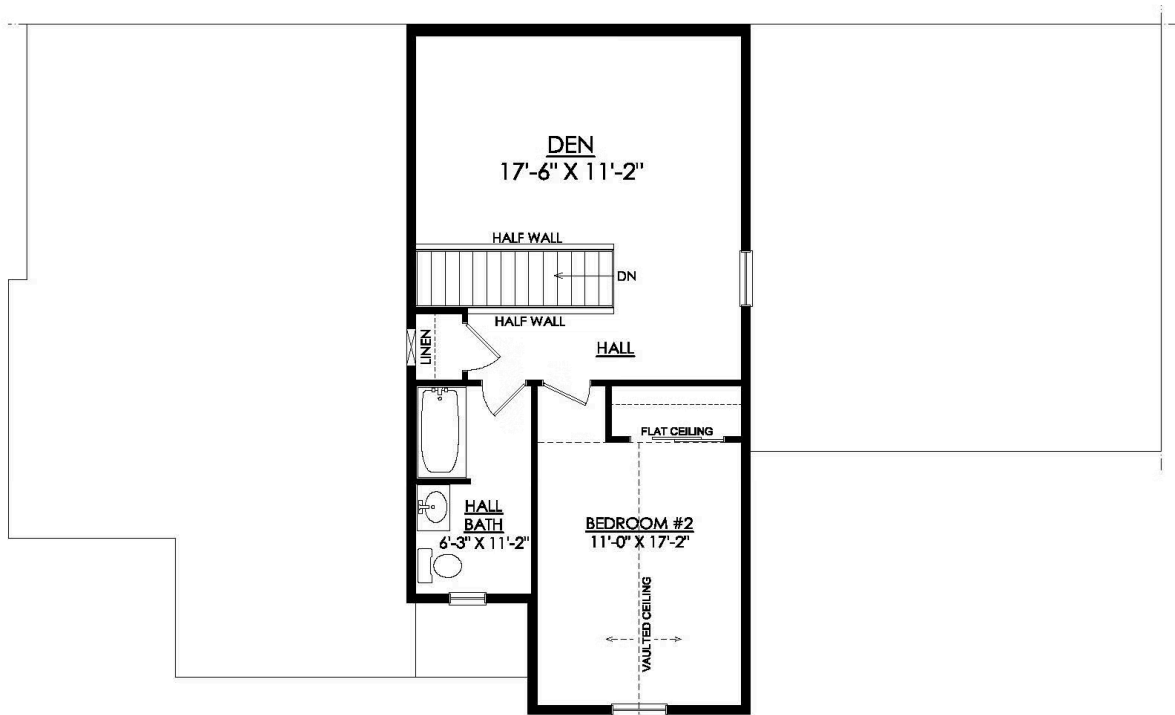

868 Veneto Court #66

Easton, PA 18040

HOME DETAILS

 2 Beds  2.5 Baths  1,966 Sq Ft

 2 Story  2 Car Garage

Welcome to the Talia, an elegant 55+ Active Adult home, thoughtfully designed to offer a luxurious lifestyle. Just past the Foyer you will find the heart of the home, a spacious Great Room, which seamlessly flows into a connected Reading Niche illuminated by a wall of windows, providing a cozy retreat bathed in natural light. Whether it's lounging with a book or entertaining guests... Read More at tuskeshomes.com

HOME FEATURES

- 2 Bedrooms
- 2.5 Bathrooms
- 2-Car Garage
- 1st Floor Owner's Suite
- Vaulted Ceiling in Owner's Suite
- Kitchen Island with 1' Overhang for Additional Seating
- Tray Ceilings in Dining Room
- 1st Floor Laundry Room
- Reading Niche with Bay Windows
- Additional 2nd Floor Bedroom and Full Bathroom
- 2nd Floor Den

868 VENETO COURT #66

Easton, PA 18040

TALIA QUAD 1ST FLOOR PLAN RIVERVIEW ESTATES 1966 SF

868 VENETO COURT #66

Easton, PA 18040

TALIA QUAD 2ND FLOOR PLAN RIVERVIEW ESTATES 1966 SF