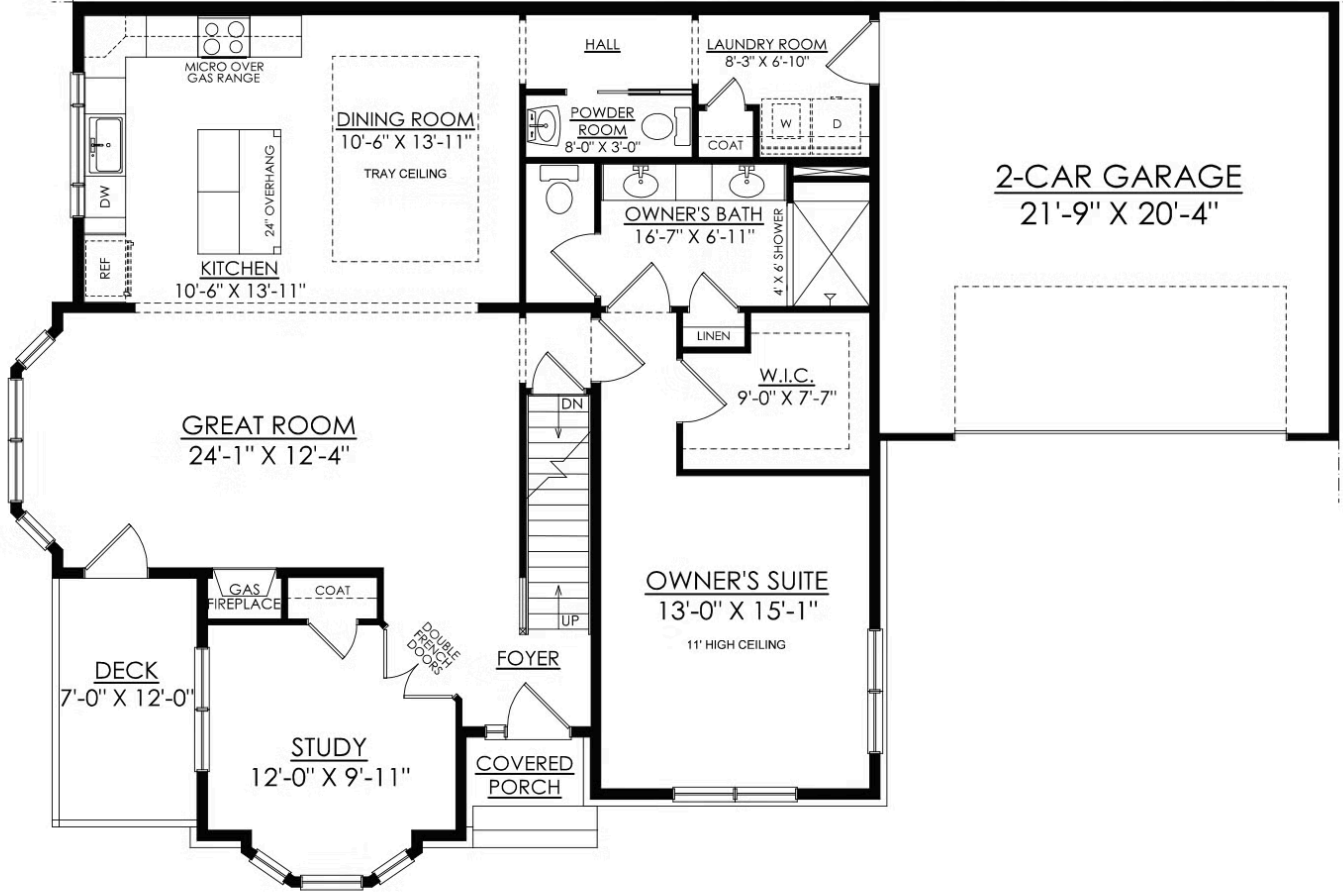

## PLAN DETAILS

Pricing from **\$554,900**

 2 Beds  2.5 Baths  2,088 Sq Ft

 2 Story  2 Car Garage

## FIRST FLOOR

## SECOND FLOOR