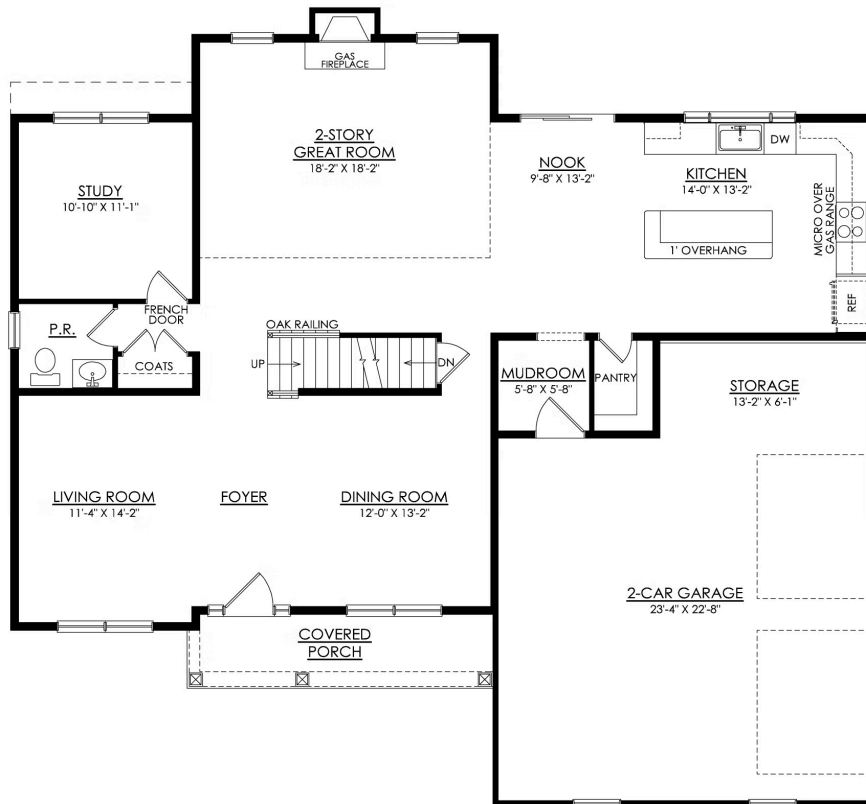

Breckenridge Grande Floor Plan

In The Estates at Steeplechase North from **\$774,900**

PLAN DETAILS

Pricing from **\$774,900**

4 Beds 3.5 Baths 3,124 Sq Ft

2 Story 2 Car Garage

Farmhouse Elevation - Side Entry Garage

Experience luxury living the Breckenridge Grande, offering over 3000 sq ft of living space. Entertain in the stunning 2-story Great Room or relax in the nearby Living Room. The enormous kitchen features ample counter space and storage, with several configuration options to fit your lifestyle. The Dining Room is perfect for formal dinners while the Study offers a quiet place to work from home. The spacious Owner's Suite is located on the second floor and includes it's own Sitting Area and full Bathroom for ultimate privacy. An additional bedroom with an ensuite Bath is perfect for a guest suite or anyone in your family that needs a little more privacy. 2 more spacious bedrooms share a hall Bath, with a convenient 2nd floor Laundry Room nearby. Some images, videos, virtual tours shown ma ... Read More at tuskeshomes.com

Breckenridge Grande Floor Plan

In The Estates at Steeplechase North from \$774,900

Breckenridge Grande Floor Plan

In The Estates at Steeplechase North from \$774,900

BRECKENRIDGE GRANDE FARMHOUSE 1ST FLOOR PLAN PREMIER

Breckenridge Grande Floor Plan

In The Estates at Steeplechase North from \$774,900

BRECKENRIDGE GRANDE FARMHOUSE 2ND FLOOR PLAN PREMIER

Breckenridge Grande Floor Plan

In The Estates at Steeplechase North from **\$774,900**