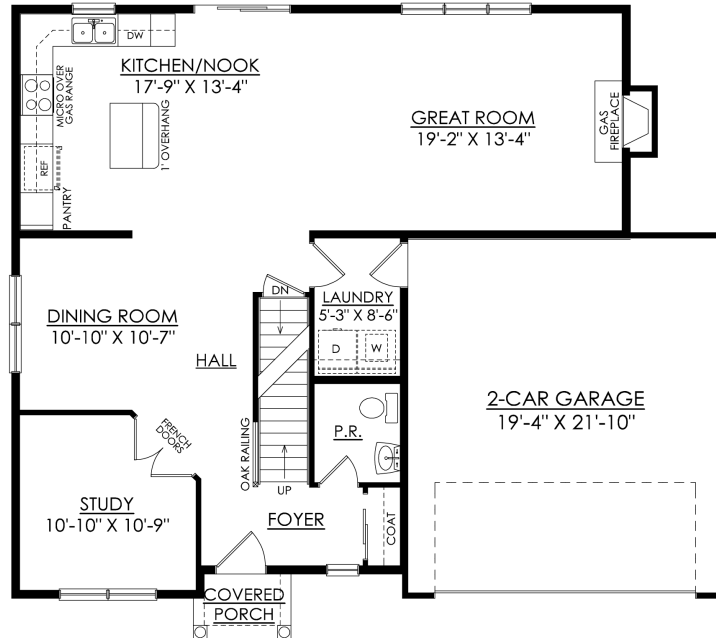

Madison Floor Plan

In The Estates at Steeplechase North from \$659,900

Madison Floor Plan

In The Estates at Steeplechase North from \$659,900

MADISON TRADITIONAL
STARTING AT 2392 SF

1ST FLOOR PLAN

Madison Floor Plan

In The Estates at Steeplechase North from \$659,900

MADISON TRADITIONAL
STARTING AT 2392 SF

2ND FLOOR PLAN

Madison Floor Plan

In The Estates at Steeplechase North from \$659,900

MADISON COUNTRY
STARTING AT 2392 SF

1ST FLOOR PLAN

Madison Floor Plan

In The Estates at Steeplechase North from \$659,900

MADISON COUNTRY
STARTING AT 2392 SF

2ND FLOOR PLAN