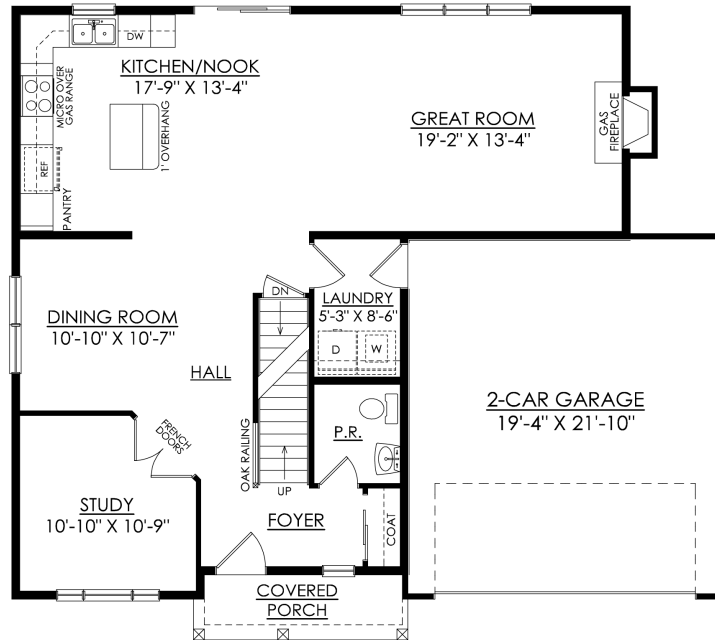

Madison Floor Plan

In The Estates at Steeplechase North from \$659,900

Madison Floor Plan

In The Estates at Steeplechase North from \$659,900

MADISON TRADITIONAL
STARTING AT 2392 SF

1ST FLOOR PLAN

Madison Floor Plan

In The Estates at Steeplechase North from \$659,900

MADISON TRADITIONAL
STARTING AT 2392 SF

2ND FLOOR PLAN

Madison Floor Plan

In The Estates at Steeplechase North from \$659,900

MADISON COUNTRY
STARTING AT 2392 SF

1ST FLOOR PLAN

Madison Floor Plan

In The Estates at Steeplechase North from \$659,900

MADISON COUNTRY
STARTING AT 2392 SF

2ND FLOOR PLAN