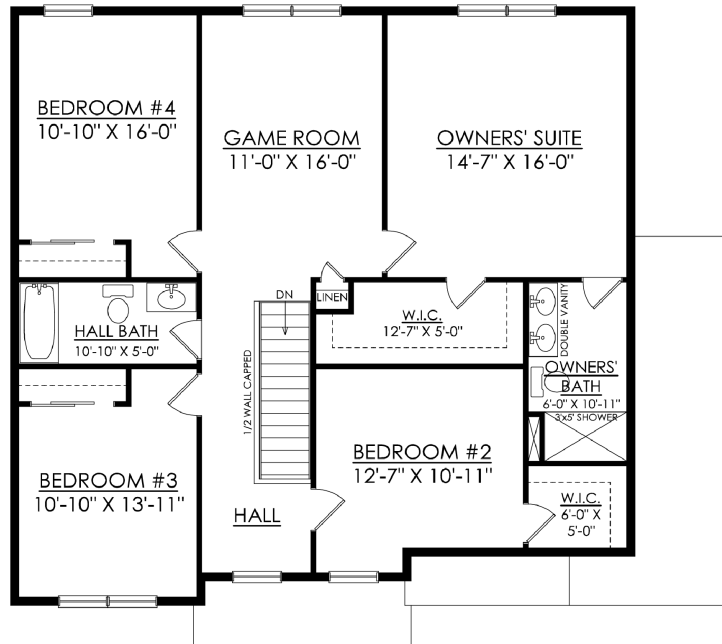

Madison Floor Plan

In The Estates at Steeplechase North from \$659,900

Madison Floor Plan

In The Estates at Steeplechase North from \$659,900

MADISON TRADITIONAL
STARTING AT 2392 SF

1ST FLOOR PLAN

Madison Floor Plan

In The Estates at Steeplechase North from \$659,900

MADISON TRADITIONAL
STARTING AT 2392 SF

2ND FLOOR PLAN

Madison Floor Plan

In The Estates at Steeplechase North from \$659,900

MADISON COUNTRY
STARTING AT 2392 SF

1ST FLOOR PLAN

Madison Floor Plan

In The Estates at Steeplechase North from \$659,900

MADISON COUNTRY
STARTING AT 2392 SF

2ND FLOOR PLAN