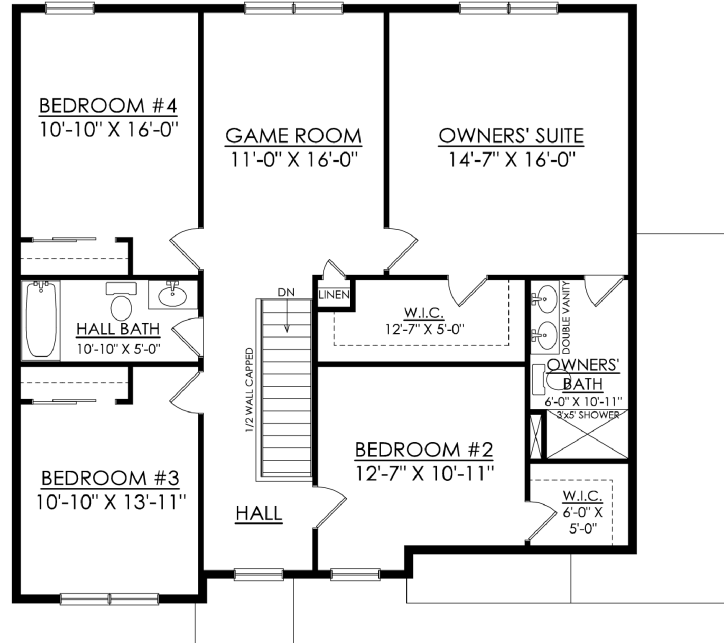

Madison Floor Plan

In The Estates at Steeplechase North from \$659,900

Madison Floor Plan

In The Estates at Steeplechase North from \$659,900

MADISON TRADITIONAL
STARTING AT 2392 SF

1ST FLOOR PLAN

Madison Floor Plan

In The Estates at Steeplechase North from \$659,900

MADISON TRADITIONAL
STARTING AT 2392 SF

2ND FLOOR PLAN

Madison Floor Plan

In The Estates at Steeplechase North from \$659,900

MADISON COUNTRY
STARTING AT 2392 SF

1ST FLOOR PLAN

Madison Floor Plan

In The Estates at Steeplechase North from \$659,900

MADISON COUNTRY
STARTING AT 2392 SF

2ND FLOOR PLAN