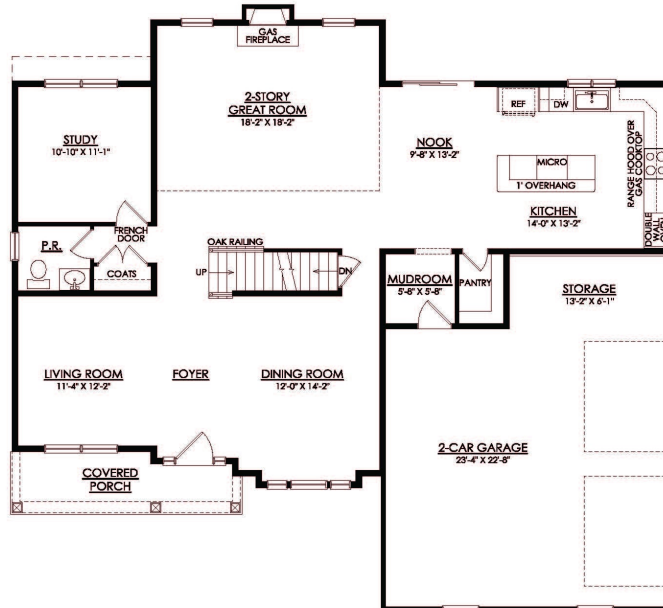

Breckenridge Grande Floor Plan

In Tumble Creek Estates from \$839,900

PLAN DETAILS

Pricing from \$839,900

-
-

Farmhouse Elevation

Experience luxury living the Breckenridge Grande, offering over 3000 sq ft of living space. Entertain in the stunning 2-story Great Room or relax in the nearby Living Room. The enormous kitchen features ample counter space and storage, with several configuration options to fit your lifestyle. The Dining Room is perfect for formal dinners while the Study offers a quiet place to work from home. The spacious Owner's Suite is located on the second floor and includes it's own Sitting Area and full Bathroom for ultimate privacy. An additional bedroom with an ensuite Bath is perfect for a guest suite or anyone in your family that needs a little more privacy. 2 more spacious bedrooms share a hall Bath, with a convenient 2nd floor Laundry Room nearby. Some images, videos, virtual tours shown ma ... Read More at tuskeshomes.com

Breckenridge Grande Floor Plan

In Tumble Creek Estates from \$839,900

Farmhouse Elevation - Side Entry Garage

Traditional Elevation

Breckenridge Grande Floor Plan

In Tumble Creek Estates from \$839,900

**BRECKENRIDGE GRANDE
FARMHOUSE
1ST FLOOR PLAN**

Breckenridge Grande Floor Plan

In Tumble Creek Estates from \$839,900

**BRECKENRIDGE GRANDE
FARMHOUSE
2ND FLOOR PLAN**

Breckenridge Grande Floor Plan

In Tumble Creek Estates from \$839,900

**BRECKENRIDGE GRANDE
TRADITIONAL
1ST FLOOR PLAN**

Breckenridge Grande Floor Plan

In Tumble Creek Estates from \$839,900

**BRECKENRIDGE GRANDE
TRADITIONAL
2ND FLOOR PLAN**

Breckenridge Grande Floor Plan

In Tumble Creek Estates from \$839,900

BRECKENRIDGE
FIRST FLOOR FULL BATH
OPTION #30359