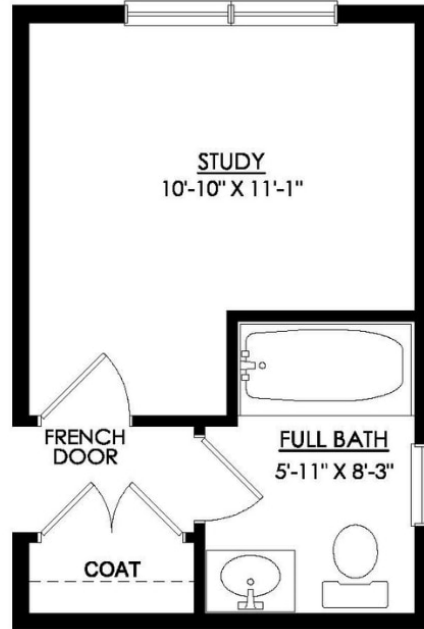

Breckenridge Grande Floor Plan

In Tumble Creek Estates from \$839,900

PLAN DETAILS

Pricing from \$839,900

-
-

Farmhouse Elevation

Experience luxury living the Breckenridge Grande, offering over 3000 sq ft of living space. Entertain in the stunning 2-story Great Room or relax in the nearby Living Room. The enormous kitchen features ample counter space and storage, with several configuration options to fit your lifestyle. The Dining Room is perfect for formal dinners while the Study offers a quiet place to work from home. The spacious Owner's Suite is located on the second floor and includes it's own Sitting Area and full Bathroom for ultimate privacy. An additional bedroom with an ensuite Bath is perfect for a guest suite or anyone in your family that needs a little more privacy. 2 more spacious bedrooms share a hall Bath, with a convenient 2nd floor Laundry Room nearby. Some images, videos, virtual tours shown ma ... Read More at tuskeshomes.com

Breckenridge Grande Floor Plan

In Tumble Creek Estates from \$839,900

**BRECKENRIDGE GRANDE
FARMHOUSE
2ND FLOOR PLAN**

Breckenridge Grande Floor Plan

In Tumble Creek Estates from \$839,900

**BRECKENRIDGE GRANDE
TRADITIONAL
1ST FLOOR PLAN**

Breckenridge Grande Floor Plan

In Tumble Creek Estates from \$839,900

**BRECKENRIDGE GRANDE
TRADITIONAL
2ND FLOOR PLAN**

Breckenridge Grande Floor Plan

In Tumble Creek Estates from \$839,900

BRECKENRIDGE
FIRST FLOOR FULL BATH
OPTION #30359

Breckenridge Grande Floor Plan

In Tumble Creek Estates from \$839,900

BRECKENRIDGE FIRST FLOOR BEDROOM OPTION #15000