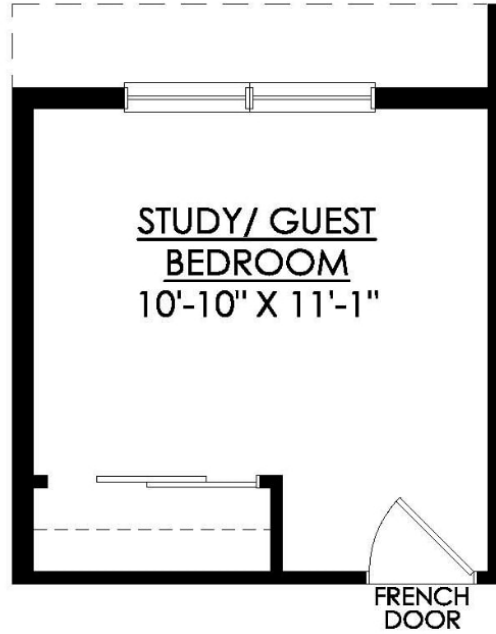

BRECKENRIDGE
FIRST FLOOR FULL BATH
OPTION #30359

Breckenridge Grande Floor Plan

In Tumble Creek Estates from $839,900

BRECKENRIDGE FIRST FLOOR BEDROOM OPTION #15000