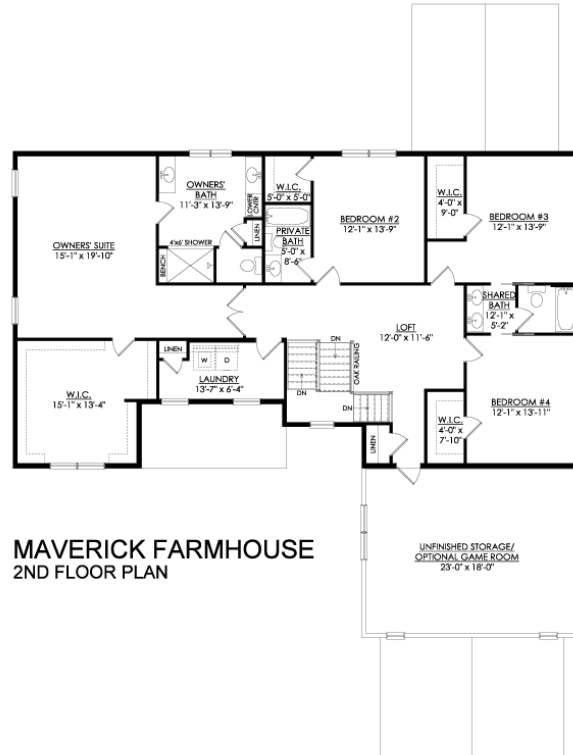

Maverick Floor Plan

In Tumble Creek Estates from \$944,900

Farmhouse Elevation

Maverick Floor Plan

In Tumble Creek Estates from \$944,900

MAVERICK FARMHOUSE
1ST FLOOR PLAN

Maverick Floor Plan

In Tumble Creek Estates from \$944,900

Maverick Floor Plan

In Tumble Creek Estates from \$944,900

MAVERICK TRADITIONAL
1ST FLOOR PLAN