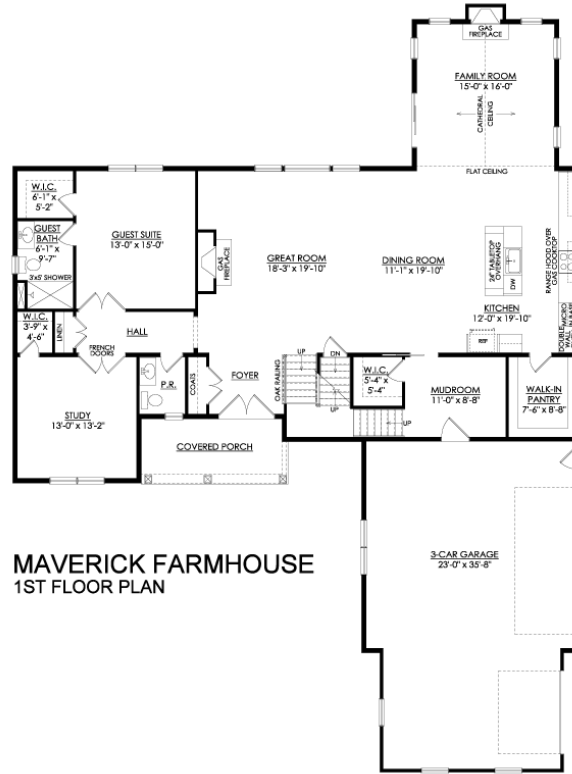

Maverick Floor Plan

In Tumble Creek Estates from \$944,900

Farmhouse Elevation

Maverick Floor Plan

In Tumble Creek Estates from \$944,900

MAVERICK FARMHOUSE
1ST FLOOR PLAN

Maverick Floor Plan

In Tumble Creek Estates from \$944,900

Maverick Floor Plan

In Tumble Creek Estates from \$944,900

MAVERICK TRADITIONAL
1ST FLOOR PLAN