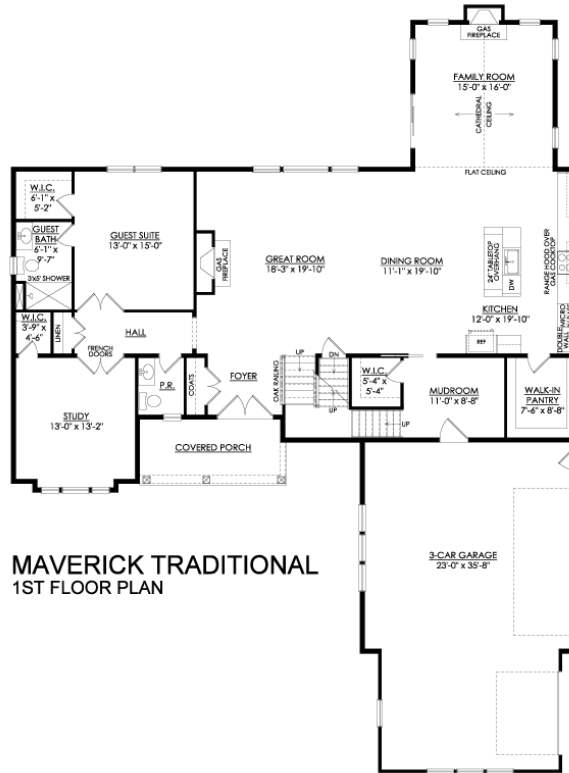

Maverick Floor Plan

In Tumble Creek Estates from \$944,900

Farmhouse Elevation

Maverick Floor Plan

In Tumble Creek Estates from \$944,900

MAVERICK FARMHOUSE
1ST FLOOR PLAN

Maverick Floor Plan

In Tumble Creek Estates from \$944,900

Maverick Floor Plan

In Tumble Creek Estates from \$944,900

MAVERICK TRADITIONAL
1ST FLOOR PLAN