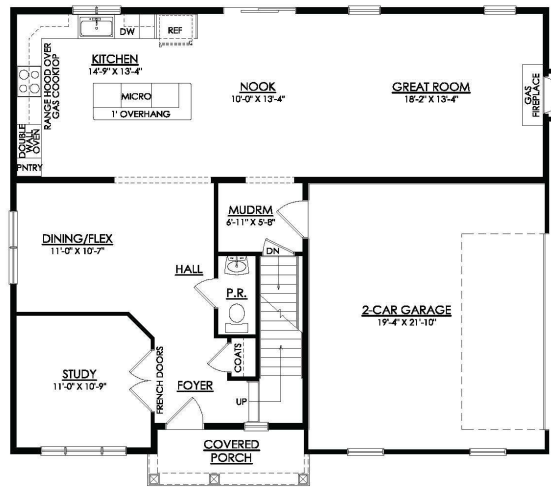

Morgan Floor Plan

In Tumble Creek Estates from \$734,900

Country Side Entry Elevation

Morgan Floor Plan

In Tumble Creek Estates from \$734,900

MORGAN COUNTRY
1ST FLOOR PLAN

Morgan Floor Plan

In Tumble Creek Estates from \$734,900

MORGAN TRADITIONAL
1ST FLOOR PLAN

Morgan Floor Plan

In Tumble Creek Estates from \$734,900

MORGAN TRADITIONAL
2ND FLOOR PLAN