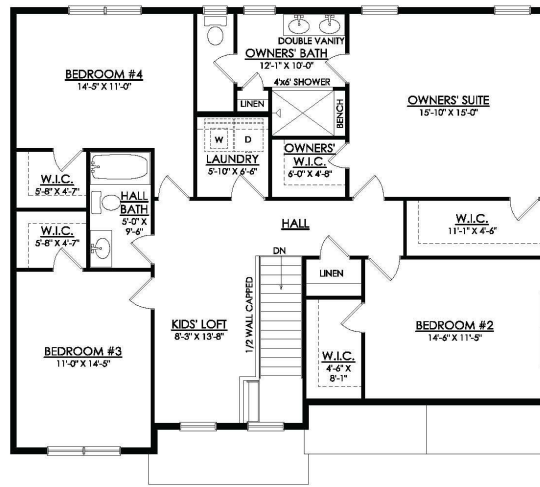

Morgan Floor Plan

In Tumble Creek Estates from \$734,900

Country Side Entry Elevation

Morgan Floor Plan

In Tumble Creek Estates from \$734,900

MORGAN COUNTRY
1ST FLOOR PLAN

Morgan Floor Plan

In Tumble Creek Estates from \$734,900

MORGAN TRADITIONAL
1ST FLOOR PLAN

Morgan Floor Plan

In Tumble Creek Estates from \$734,900

MORGAN TRADITIONAL
2ND FLOOR PLAN