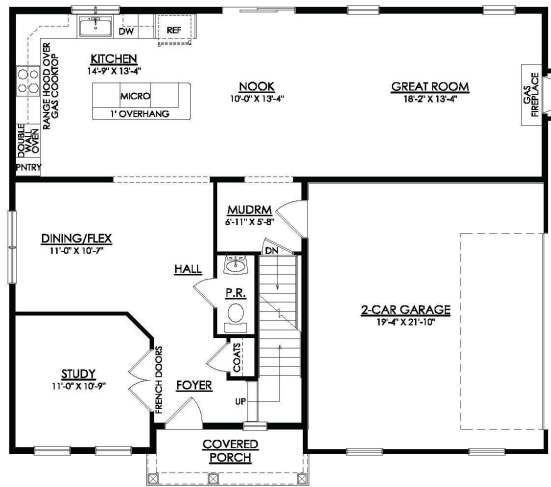

Morgan Floor Plan

In Tumble Creek Estates from \$734,900

Country Side Entry Elevation

Morgan Floor Plan

In Tumble Creek Estates from \$734,900

MORGAN COUNTRY
1ST FLOOR PLAN

Morgan Floor Plan

In Tumble Creek Estates from \$734,900

MORGAN TRADITIONAL
1ST FLOOR PLAN

Morgan Floor Plan

In Tumble Creek Estates from \$734,900

MORGAN TRADITIONAL
2ND FLOOR PLAN