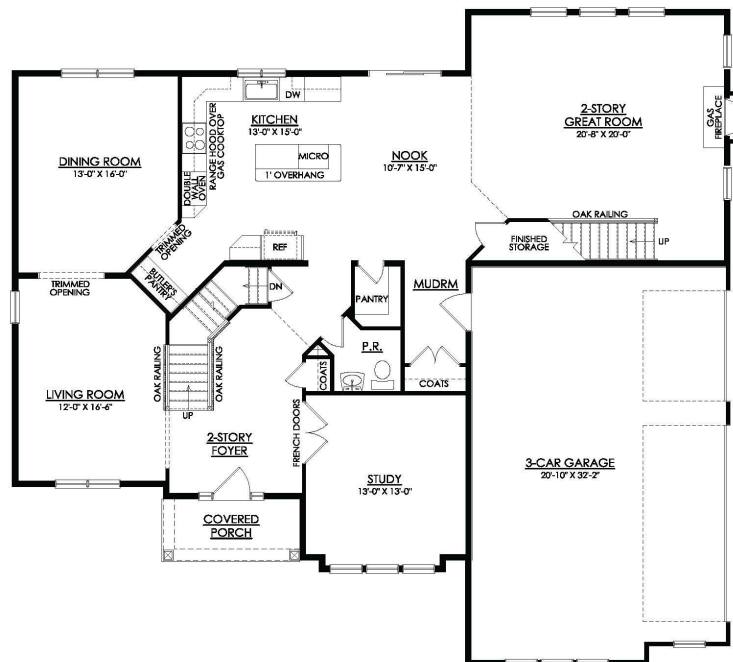

Preakness Floor Plan

In Tumble Creek Estates from \$899,900

Farmhouse Elevation

Preakness Floor Plan

In Tumble Creek Estates from \$899,900

PREAKNESS FARMHOUSE
1ST FLOOR PLAN

Preakness Floor Plan

In Tumble Creek Estates from \$899,900

PREAKNESS FARMHOUSE
2ND FLOOR PLAN

Preakness Floor Plan

In Tumble Creek Estates from \$899,900

PREAKNESS TRADITIONAL
1ST FLOOR PLAN

Preakness Floor Plan

In Tumble Creek Estates from \$899,900

**PREAKNESS TRADITIONAL
2ND FLOOR PLAN**