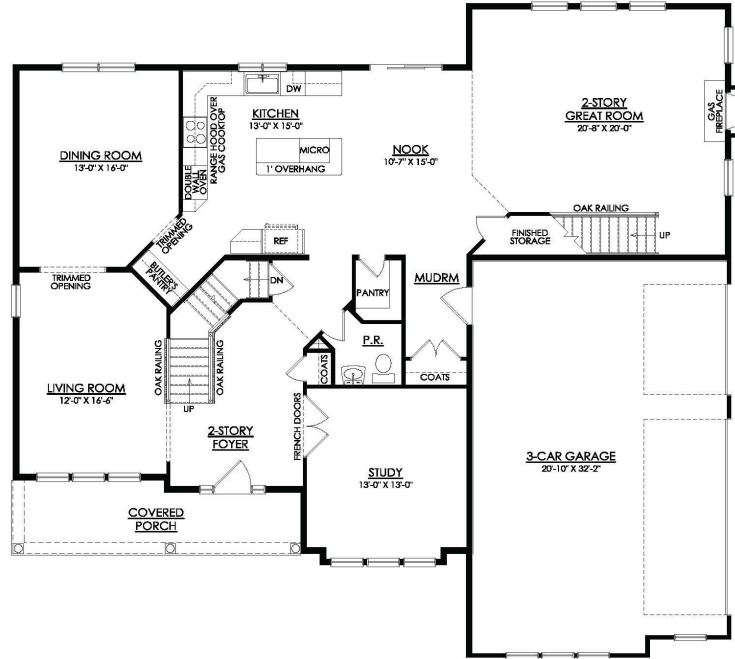

Preakness Floor Plan

In Tumble Creek Estates from \$899,900

Farmhouse Elevation

Preakness Floor Plan

In Tumble Creek Estates from \$899,900

PREAKNESS FARMHOUSE
1ST FLOOR PLAN

Preakness Floor Plan

In Tumble Creek Estates from \$899,900

PREAKNESS FARMHOUSE
2ND FLOOR PLAN

Preakness Floor Plan

In Tumble Creek Estates from \$899,900

PREAKNESS TRADITIONAL
1ST FLOOR PLAN

Preakness Floor Plan

In Tumble Creek Estates from \$899,900

**PREAKNESS TRADITIONAL
2ND FLOOR PLAN**