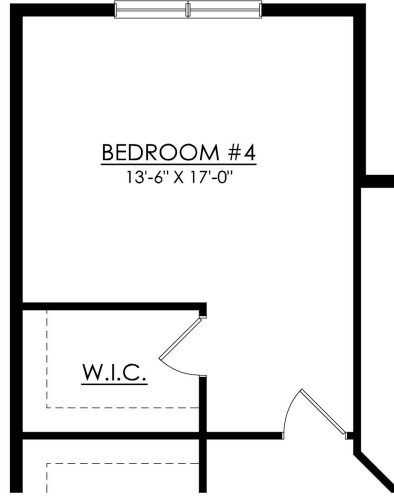

# Grayson Floor Plan

In Wolf's Run from \$490,735

GRAYSON  
END UNIT

GRAYSON- 1ST FLOOR  
STARTING AT 2007 SF

# Grayson Floor Plan

In Wolf's Run from \$490,735

GRAYSON- 2ND FLOOR  
STARTING AT 2007 SF

# Grayson Floor Plan

In Wolf's Run from \$490,735

**GRAYSON  
OPT. 4TH BEDROOM  
ADDS 246 SF**