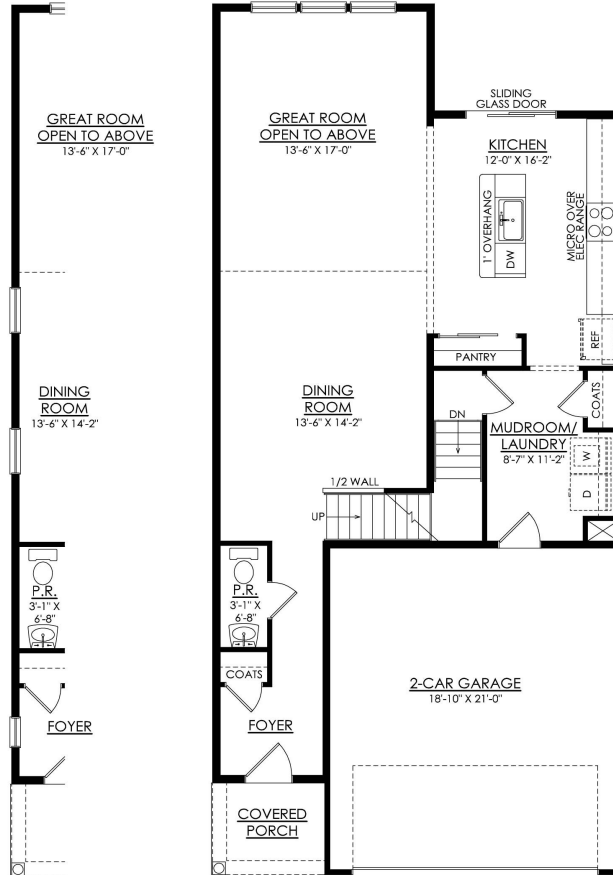

# Grayson Floor Plan

In Wolf's Run from \$490,735

GRAYSON  
END UNIT

GRAYSON- 1ST FLOOR  
STARTING AT 2007 SF

# Grayson Floor Plan

In Wolf's Run from \$490,735

GRAYSON- 2ND FLOOR  
STARTING AT 2007 SF

# Grayson Floor Plan

In Wolf's Run from \$490,735

**GRAYSON  
OPT. 4TH BEDROOM  
ADDS 246 SF**