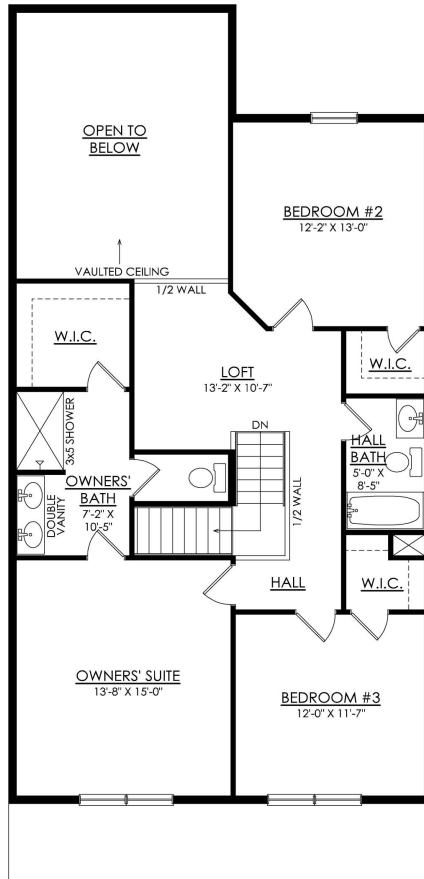

# Grayson Floor Plan

In Wolf's Run from \$490,735

GRAYSON  
END UNIT

GRAYSON- 1ST FLOOR  
STARTING AT 2007 SF

# Grayson Floor Plan

In Wolf's Run from \$490,735

GRAYSON- 2ND FLOOR  
STARTING AT 2007 SF

# Grayson Floor Plan

In Wolf's Run from \$490,735

**GRAYSON  
OPT. 4TH BEDROOM  
ADDS 246 SF**