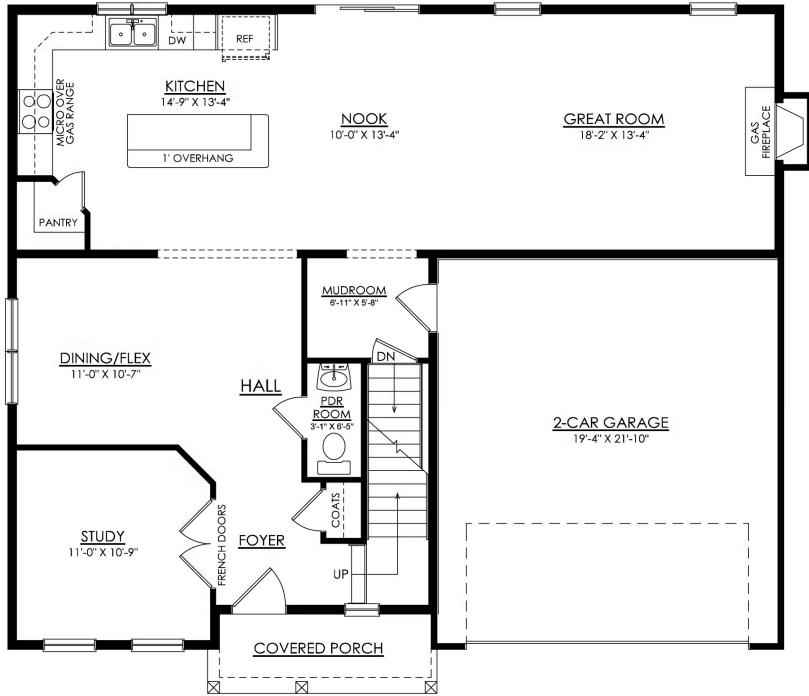

414 Mitchell Avenue #62

Mountain Top, PA 18707

HOME DETAILS

4 Beds 2.5 Baths 2,648 Sq Ft

2 Story 2 Car Garage

Country Elevation

Additional Details About This Quick Delivery Home Coming Soon! Designed with functionality in mind, the Morgan features a flowing, open-concept Kitchen, Dining Nook, and Great Room that are the heart of this home. As you enter through the 2 Car Garage, you'll find a Mudroom that's perfect for dropping off items like shoes, coats, or anything else you'd prefer to store. Just beyond, the ex... Read More at tuskeshomes.com

HOME FEATURES

- 4 Bedrooms
- 2.5 Baths
- 2-Car Garage
- Spacious Owner's Suite with Private Bath and Dual Walk-In Closets
- Large Open-Concept Kitchen and Great Room
- Study with French Doors and Additional Dining/Flex Space
- 2nd Floor Laundry Room and Additional Loft Space
- Covered Front Porch

414 MITCHELL AVENUE #62

Mountain Top, PA 18707

MORGAN COUNTRY
STARTING AT 2648 SF

1ST FLOOR PLAN

414 MITCHELL AVENUE #62

Mountain Top, PA 18707

MORGAN COUNTRY
STARTING AT 2648 SF

2ND FLOOR PLAN