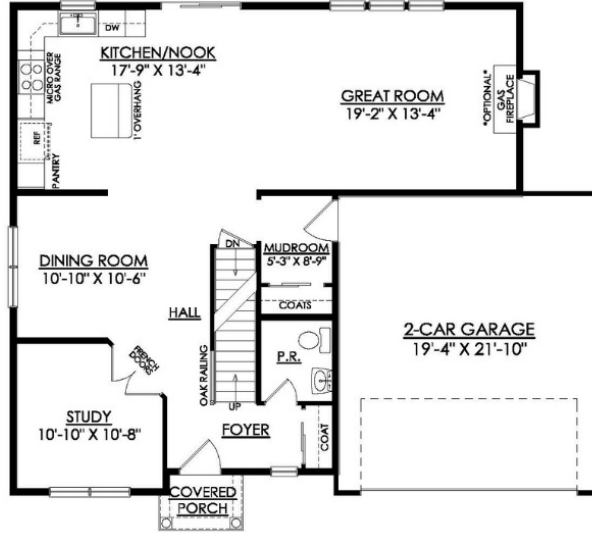

Madison Floor Plan

In Hillcrest Estates at Mountain Top from \$446,900

Madison Floor Plan

In Hillcrest Estates at Mountain Top from \$446,900

MADISON TRADITIONAL
STARTING AT 2392 SF

1ST FLOOR PLAN

Madison Floor Plan

In Hillcrest Estates at Mountain Top from \$446,900

MADISON TRADITIONAL
STARTING AT 2392 SF

2ND FLOOR PLAN

Madison Floor Plan

In Hillcrest Estates at Mountain Top from \$446,900

MADISON COUNTRY
STARTING AT 2392 SF

2ND FLOOR PLAN

Madison Floor Plan

In Hillcrest Estates at Mountain Top from \$446,900

MADISON COUNTRY
STARTING AT 2392 SF

1ST FLOOR PLAN