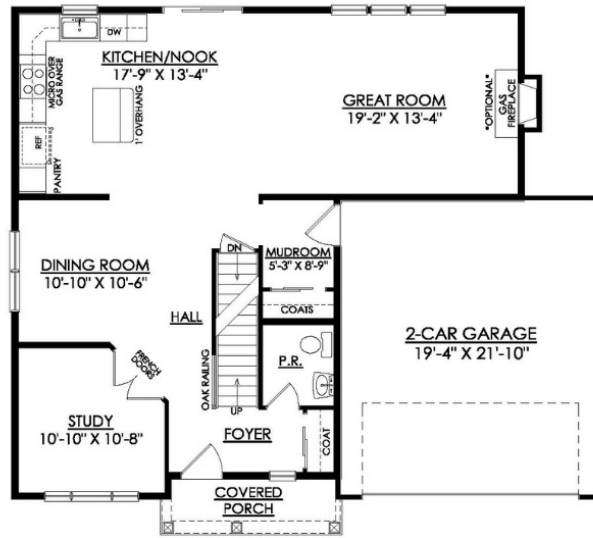

Madison Floor Plan

In Hillcrest Estates at Mountain Top from \$446,900

Madison Floor Plan

In Hillcrest Estates at Mountain Top from \$446,900

MADISON TRADITIONAL
STARTING AT 2392 SF

1ST FLOOR PLAN

Madison Floor Plan

In Hillcrest Estates at Mountain Top from \$446,900

MADISON TRADITIONAL
STARTING AT 2392 SF

2ND FLOOR PLAN

Madison Floor Plan

In Hillcrest Estates at Mountain Top from \$446,900

MADISON COUNTRY
STARTING AT 2392 SF

2ND FLOOR PLAN

Madison Floor Plan

In Hillcrest Estates at Mountain Top from \$446,900

MADISON COUNTRY
STARTING AT 2392 SF

1ST FLOOR PLAN