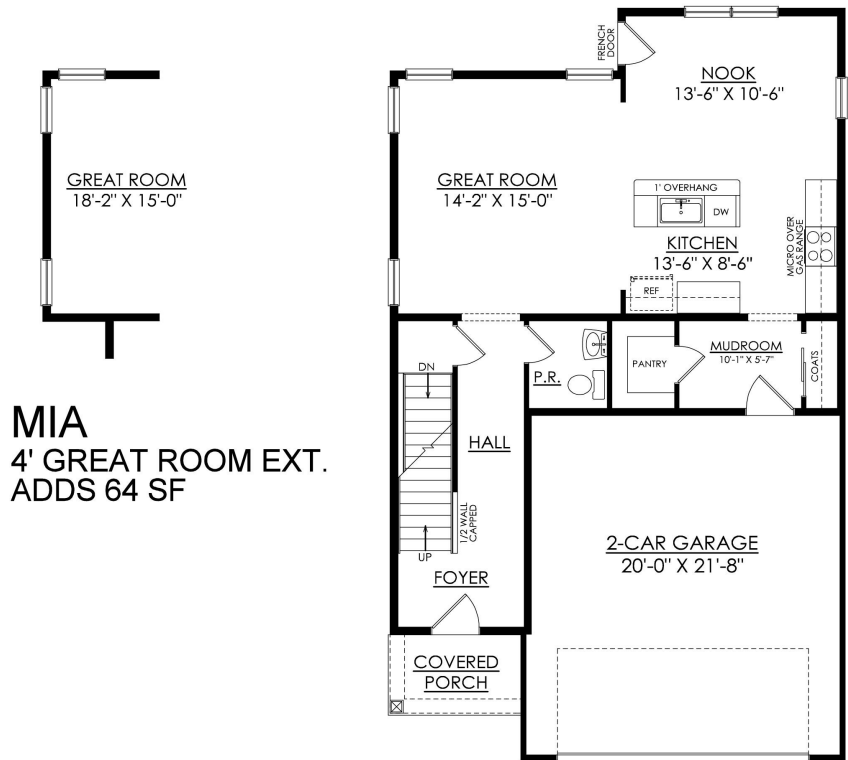

# Mia Floor Plan

In Hillcrest Estates at Mountain Top from \$395,900

MIA 1ST FLOOR PLAN  
STARTING AT 1928 SF

# Mia Floor Plan

In Hillcrest Estates at Mountain Top from \$395,900

**MIA** 1ST FLOOR PLAN  
STARTING AT 1928 SF

# Mia Floor Plan

In Hillcrest Estates at Mountain Top from \$395,900

MIA 2ND FLOOR PLAN  
STARTING AT 1928 SF