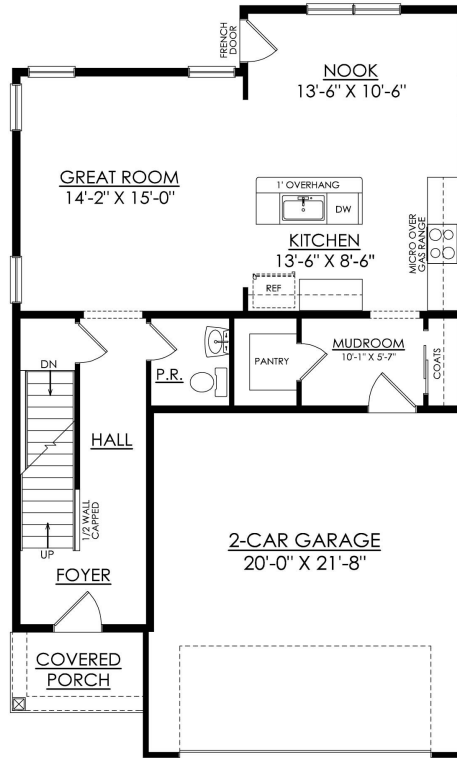

# Mia Floor Plan

In Hillcrest Estates at Mountain Top from \$395,900

MIA 1ST FLOOR PLAN  
STARTING AT 1928 SF

# Mia Floor Plan

In Hillcrest Estates at Mountain Top from \$395,900

**MIA** 1ST FLOOR PLAN  
STARTING AT 1928 SF

# Mia Floor Plan

In Hillcrest Estates at Mountain Top from \$395,900

MIA 2ND FLOOR PLAN  
STARTING AT 1928 SF