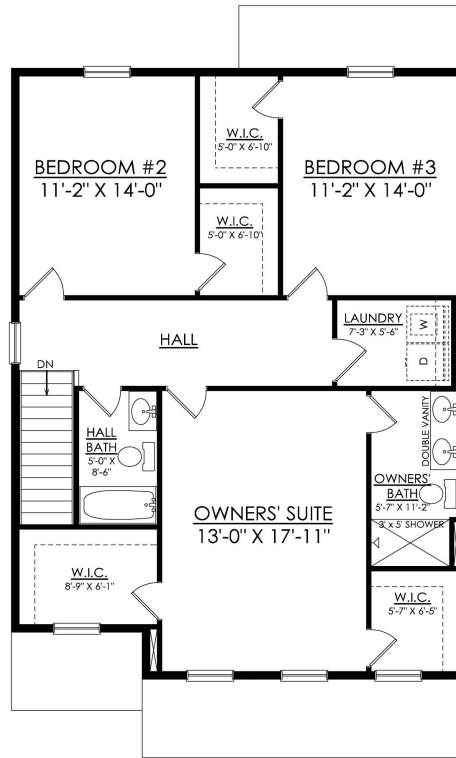

# Mia Floor Plan

In Hillcrest Estates at Mountain Top from \$395,900

MIA 1ST FLOOR PLAN  
STARTING AT 1928 SF

# Mia Floor Plan

In Hillcrest Estates at Mountain Top from \$395,900

**MIA** 1ST FLOOR PLAN  
STARTING AT 1928 SF

# Mia Floor Plan

In Hillcrest Estates at Mountain Top from \$395,900

MIA 2ND FLOOR PLAN  
STARTING AT 1928 SF