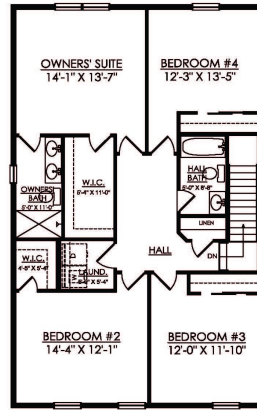

# Nittany Floor Plan

In Hillcrest Estates at Mountain Top from \$405,900

**NITTANY**  
STARTING AT 2081 SF

**1ST FLOOR PLAN**

# Nittany Floor Plan

In Hillcrest Estates at Mountain Top from \$405,900

**NITTANY** 2ND FLOOR PLAN  
STARTING AT 2081 SF