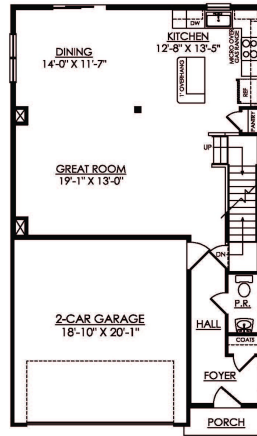

# Nittany Floor Plan

In Hillcrest Estates at Mountain Top from \$405,900

**NITTANY**  
STARTING AT 2081 SF

**1ST FLOOR PLAN**

# Nittany Floor Plan

In Hillcrest Estates at Mountain Top from \$405,900

**NITTANY** 2ND FLOOR PLAN  
STARTING AT 2081 SF