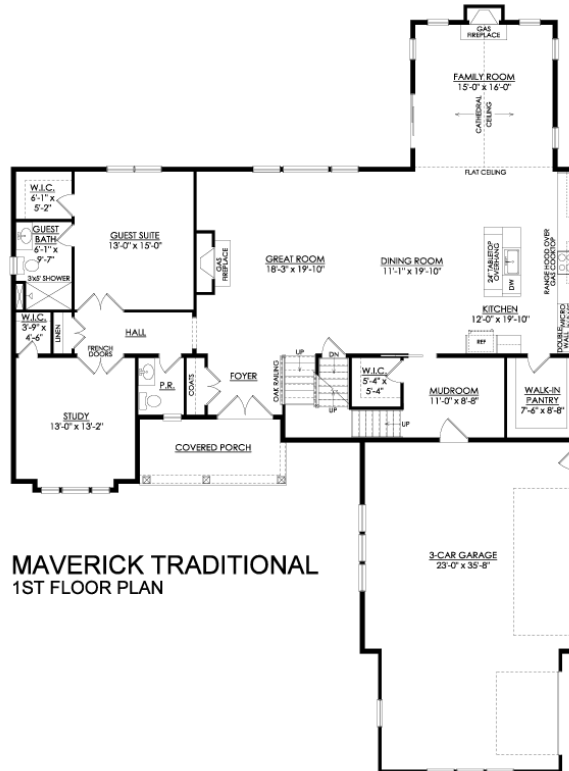

# Maverick Floor Plan

In Overlook Estates from \$994,900

MAVERICK FARMHOUSE  
1ST FLOOR PLAN

# Maverick Floor Plan

In Overlook Estates from \$994,900

# Maverick Floor Plan

In Overlook Estates from \$994,900

MAVERICK TRADITIONAL  
1ST FLOOR PLAN