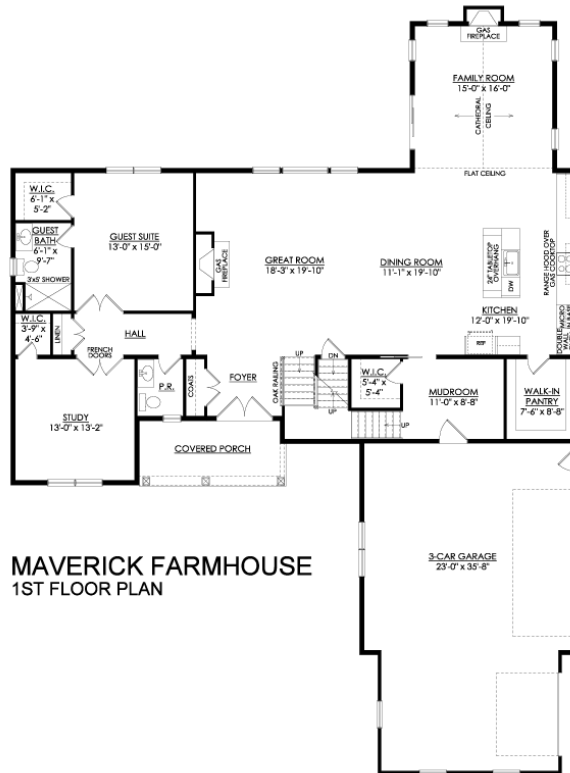

# Maverick Floor Plan

In Overlook Estates from \$994,900

Farmhouse Elevation

# Maverick Floor Plan

In Overlook Estates from \$994,900

MAVERICK FARMHOUSE  
1ST FLOOR PLAN

# Maverick Floor Plan

In Overlook Estates from \$994,900

# Maverick Floor Plan

In Overlook Estates from \$994,900

MAVERICK TRADITIONAL  
1ST FLOOR PLAN