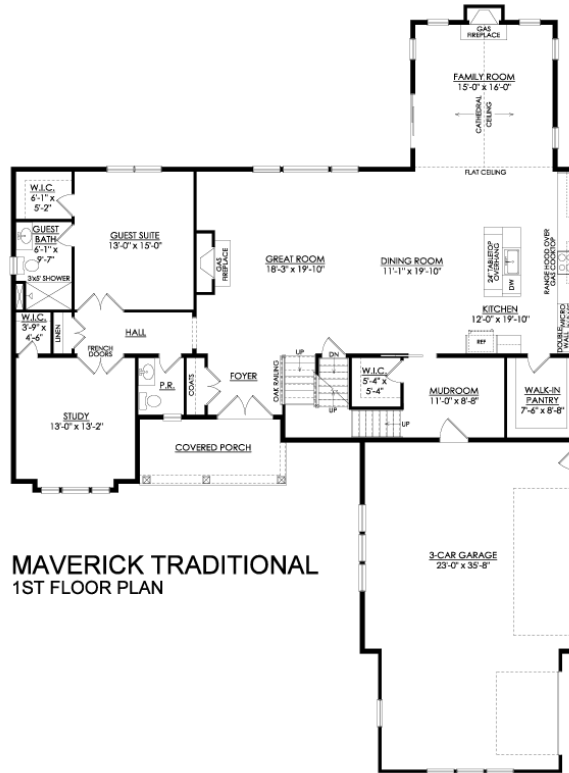

# Maverick Floor Plan

In Overlook Estates from \$994,900

MAVERICK FARMHOUSE  
1ST FLOOR PLAN

# Maverick Floor Plan

In Overlook Estates from \$994,900

**MAVERICK FARMHOUSE**  
2ND FLOOR PLAN

# Maverick Floor Plan

In Overlook Estates from \$994,900

MAVERICK TRADITIONAL  
1ST FLOOR PLAN