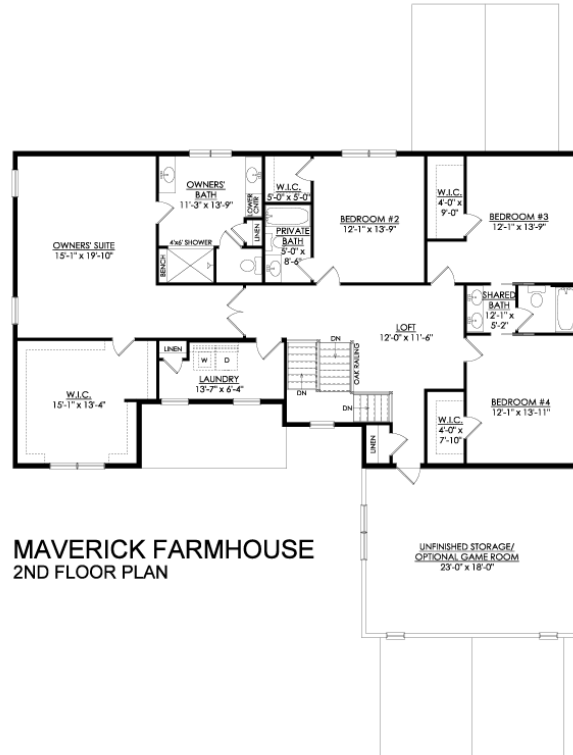

# Maverick Floor Plan

In Overlook Estates from \$994,900

MAVERICK FARMHOUSE  
1ST FLOOR PLAN

# Maverick Floor Plan

In Overlook Estates from \$994,900

**MAVERICK FARMHOUSE**  
2ND FLOOR PLAN

# Maverick Floor Plan

In Overlook Estates from \$994,900

MAVERICK TRADITIONAL  
1ST FLOOR PLAN