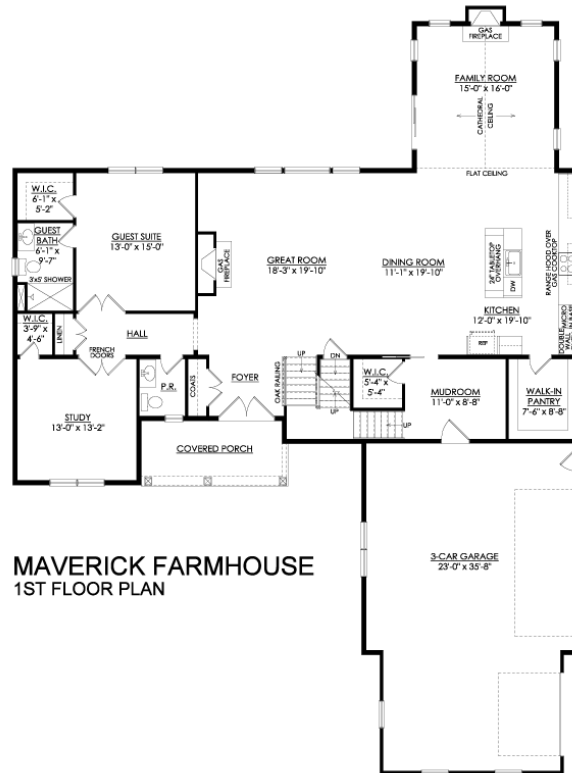

# Maverick Floor Plan

In Overlook Estates from \$994,900

# Maverick Floor Plan

In Overlook Estates from \$994,900

MAVERICK FARMHOUSE  
1ST FLOOR PLAN

# Maverick Floor Plan

In Overlook Estates from \$994,900

**MAVERICK FARMHOUSE**  
2ND FLOOR PLAN

# Maverick Floor Plan

In Overlook Estates from \$994,900

MAVERICK TRADITIONAL  
1ST FLOOR PLAN