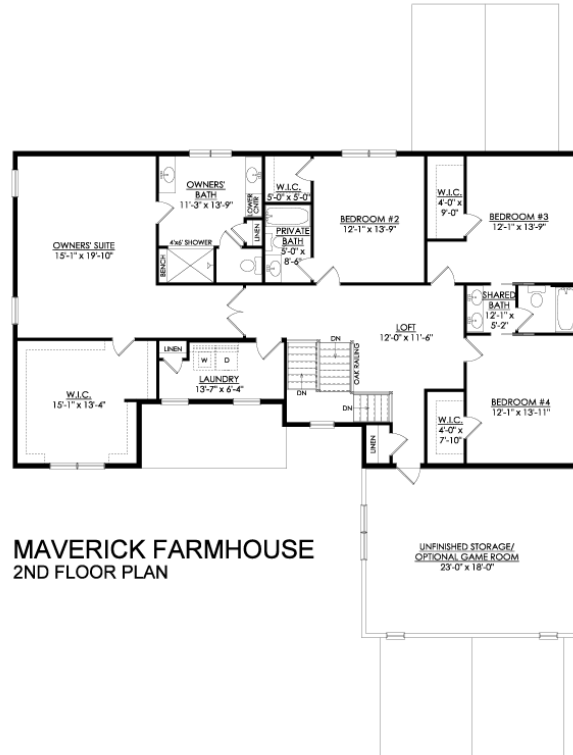

# Maverick Floor Plan

In Overlook Estates from \$994,900

MAVERICK FARMHOUSE  
1ST FLOOR PLAN

# Maverick Floor Plan

In Overlook Estates from \$994,900

# Maverick Floor Plan

In Overlook Estates from \$994,900

MAVERICK TRADITIONAL  
1ST FLOOR PLAN