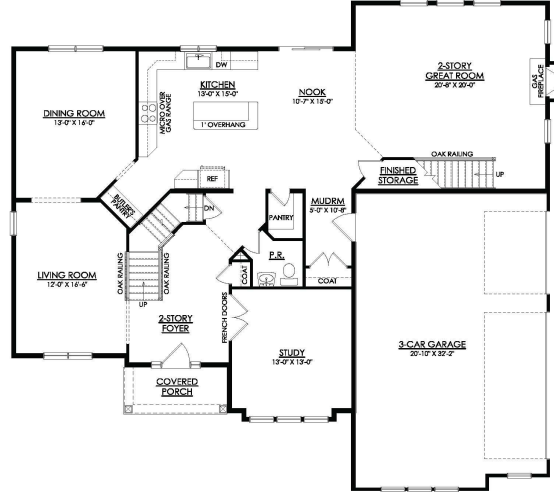

Preakness Floor Plan

In Overlook Estates from \$954,900

Farmhouse Elevation

Preakness Floor Plan

In Overlook Estates from \$954,900

PREAKNESS FARMHOUSE
OVERLOOK ESTATES
STARTING AT 3763 SF

1ST FLOOR PLAN

Preakness Floor Plan

In Overlook Estates from \$954,900

PREAKNESS FARMHOUSE
OVERLOOK ESTATES
STARTING AT 3763 SF

2ND FLOOR PLAN

Preakness Floor Plan

In Overlook Estates from \$954,900

PREAKNESS TRADITIONAL
OVERLOOK ESTATES
STARTING AT 3763 SF

1ST FLOOR PLAN

Preakness Floor Plan

In Overlook Estates from \$954,900

PREAKNESS TRADITIONAL
OVERLOOK ESTATES
STARTING AT 3763 SF

2ND FLOOR PLAN