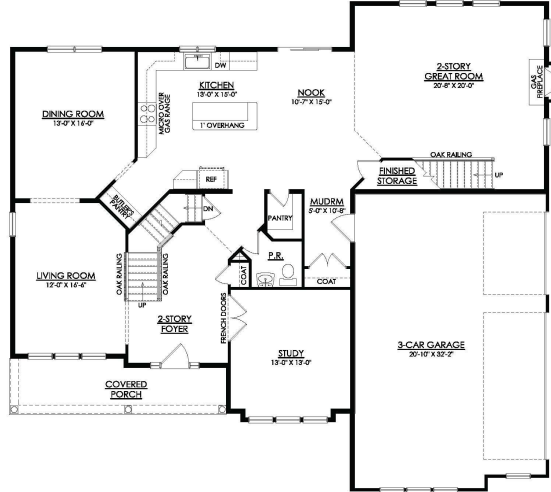

Preakness Floor Plan

In Overlook Estates from \$954,900

Farmhouse Elevation

Preakness Floor Plan

In Overlook Estates from \$954,900

PREAKNESS FARMHOUSE
OVERLOOK ESTATES
STARTING AT 3763 SF

1ST FLOOR PLAN

Preakness Floor Plan

In Overlook Estates from \$954,900

PREAKNESS FARMHOUSE
OVERLOOK ESTATES
STARTING AT 3763 SF

2ND FLOOR PLAN

Preakness Floor Plan

In Overlook Estates from \$954,900

PREAKNESS TRADITIONAL
OVERLOOK ESTATES
STARTING AT 3763 SF

1ST FLOOR PLAN

Preakness Floor Plan

In Overlook Estates from \$954,900

PREAKNESS TRADITIONAL
OVERLOOK ESTATES
STARTING AT 3763 SF

2ND FLOOR PLAN