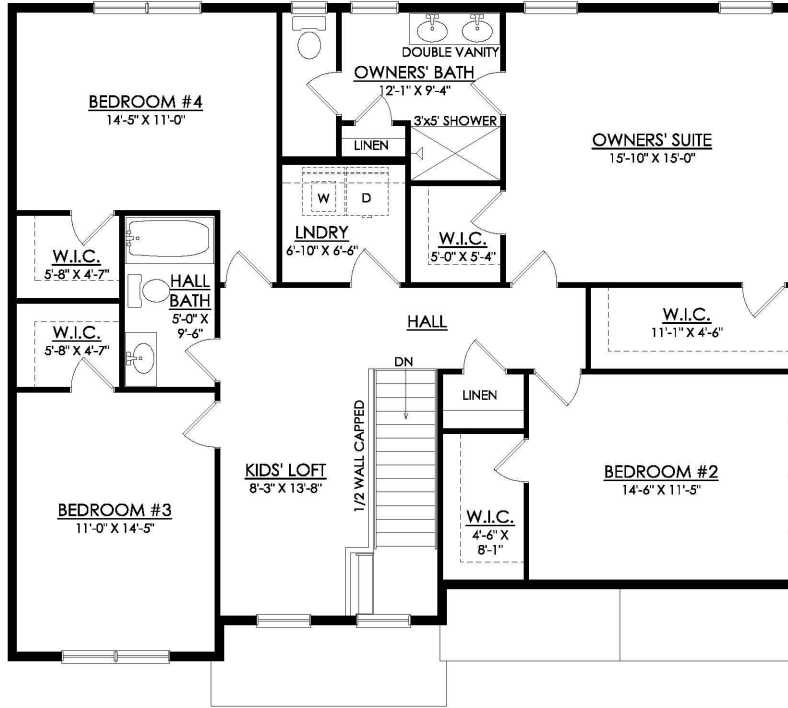

Morgan Floor Plan

In Greenleaf Fields at Parkland from \$704,900

Country Side Entry Elevation

Morgan Floor Plan

In Greenleaf Fields at Parkland from \$704,900

MORGAN COUNTRY
STARTING AT 2648 SF
MAPLE STREET AT GREENLEAF

1ST FLOOR PLAN

Morgan Floor Plan

In Greenleaf Fields at Parkland from \$704,900

MORGAN COUNTRY
STARTING AT 2648 SF
MAPLE STREET AT GREENLEAF

2ND FLOOR PLAN

Morgan Floor Plan

In Greenleaf Fields at Parkland from \$704,900

MORGAN TRADITIONAL
STARTING AT 2648 SF
MAPLE STREET AT GREENLEAF

1ST FLOOR PLAN

Morgan Floor Plan

In Greenleaf Fields at Parkland from \$704,900

MORGAN TRADITIONAL
STARTING AT 2648 SF
MAPLE STREET AT GREENLEAF

2ND FLOOR PLAN