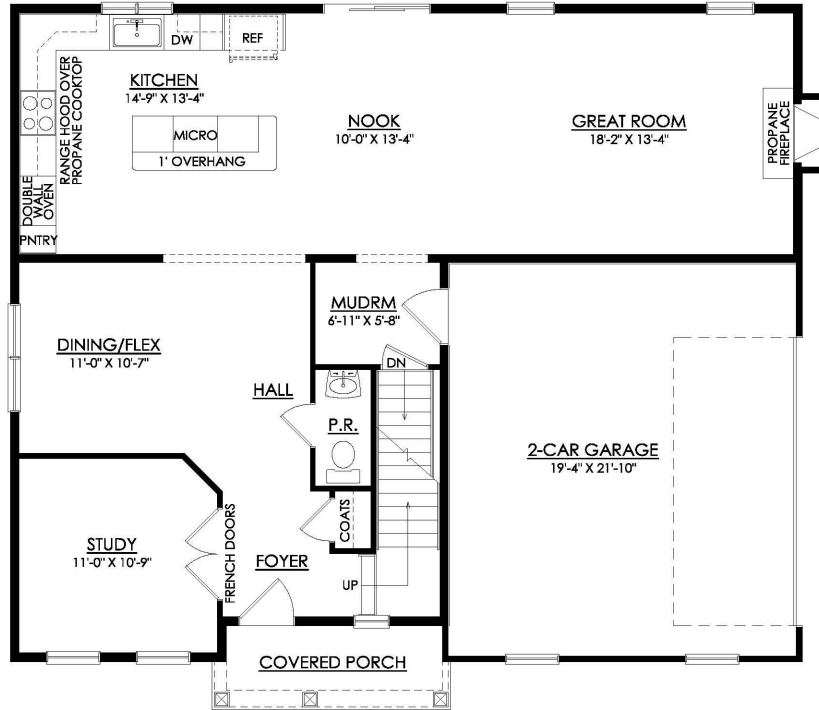

Morgan Floor Plan

In Greenleaf Fields at Parkland from \$704,900

Country Side Entry Elevation

Morgan Floor Plan

In Greenleaf Fields at Parkland from \$704,900

MORGAN COUNTRY
STARTING AT 2648 SF
MAPLE STREET AT GREENLEAF

1ST FLOOR PLAN

Morgan Floor Plan

In Greenleaf Fields at Parkland from \$704,900

MORGAN COUNTRY
STARTING AT 2648 SF
MAPLE STREET AT GREENLEAF

2ND FLOOR PLAN

Morgan Floor Plan

In Greenleaf Fields at Parkland from \$704,900

MORGAN TRADITIONAL
STARTING AT 2648 SF
MAPLE STREET AT GREENLEAF

1ST FLOOR PLAN

Morgan Floor Plan

In Greenleaf Fields at Parkland from \$704,900

MORGAN TRADITIONAL
STARTING AT 2648 SF
MAPLE STREET AT GREENLEAF

2ND FLOOR PLAN