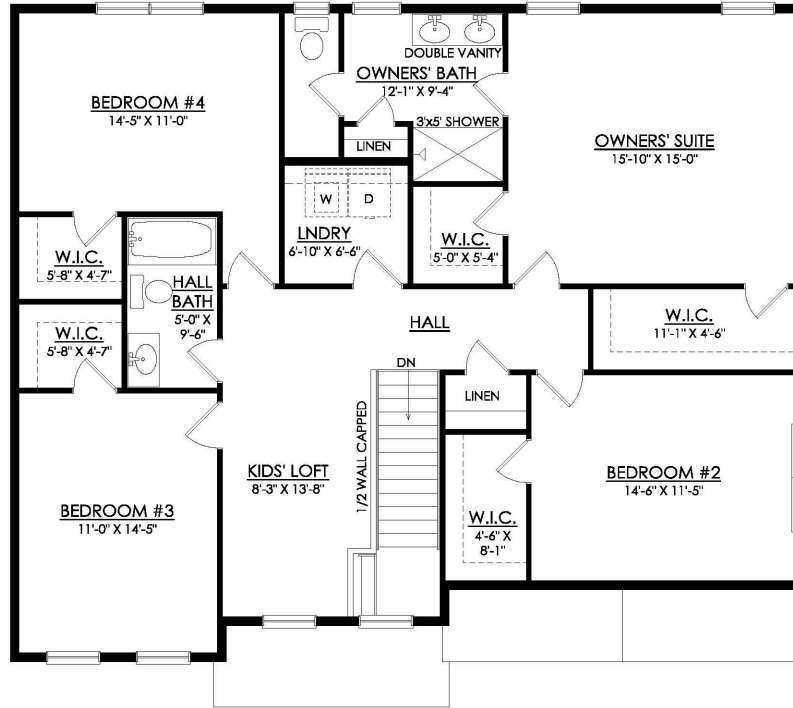

Morgan Floor Plan

In Greenleaf Fields at Parkland from \$704,900

Country Side Entry Elevation

Morgan Floor Plan

In Greenleaf Fields at Parkland from \$704,900

MORGAN COUNTRY
STARTING AT 2648 SF
MAPLE STREET AT GREENLEAF

1ST FLOOR PLAN

Morgan Floor Plan

In Greenleaf Fields at Parkland from \$704,900

MORGAN COUNTRY
STARTING AT 2648 SF
MAPLE STREET AT GREENLEAF

2ND FLOOR PLAN

Morgan Floor Plan

In Greenleaf Fields at Parkland from \$704,900

MORGAN TRADITIONAL
STARTING AT 2648 SF
MAPLE STREET AT GREENLEAF

1ST FLOOR PLAN

Morgan Floor Plan

In Greenleaf Fields at Parkland from \$704,900

MORGAN TRADITIONAL
STARTING AT 2648 SF
MAPLE STREET AT GREENLEAF

2ND FLOOR PLAN