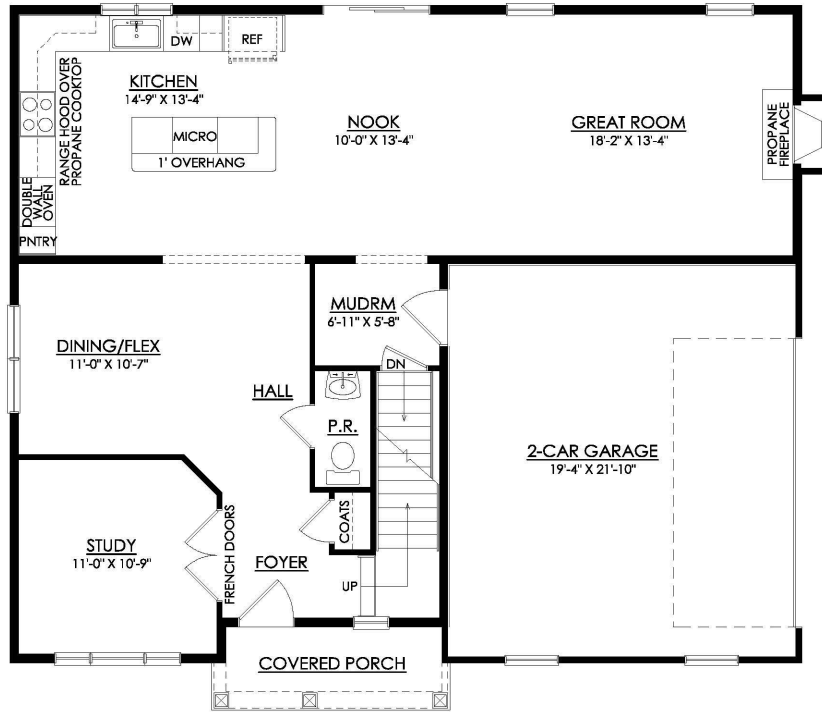

Morgan Floor Plan

In Greenleaf Fields at Parkland from \$704,900

Country Side Entry Elevation

Morgan Floor Plan

In Greenleaf Fields at Parkland from \$704,900

MORGAN COUNTRY
STARTING AT 2648 SF
MAPLE STREET AT GREENLEAF

1ST FLOOR PLAN

Morgan Floor Plan

In Greenleaf Fields at Parkland from \$704,900

MORGAN COUNTRY
STARTING AT 2648 SF
MAPLE STREET AT GREENLEAF

2ND FLOOR PLAN

Morgan Floor Plan

In Greenleaf Fields at Parkland from \$704,900

MORGAN TRADITIONAL
STARTING AT 2648 SF
MAPLE STREET AT GREENLEAF

1ST FLOOR PLAN

Morgan Floor Plan

In Greenleaf Fields at Parkland from \$704,900

MORGAN TRADITIONAL
STARTING AT 2648 SF
MAPLE STREET AT GREENLEAF

2ND FLOOR PLAN