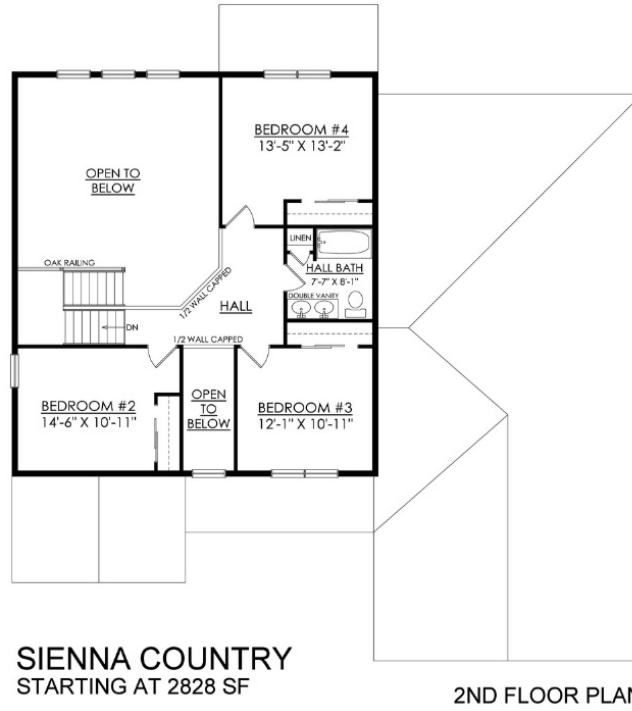

Sienna Floor Plan

In Greenleaf Fields at Parkland from \$779,900

Sienna Floor Plan

In Greenleaf Fields at Parkland from \$779,900

Sienna Floor Plan

In Greenleaf Fields at Parkland from \$779,900

SIENNA COUNTRY
WITH IN-LAW SUITE
STARTING AT 3175 SF

1ST FLOOR PLAN

Sienna Floor Plan

In Greenleaf Fields at Parkland from \$779,900