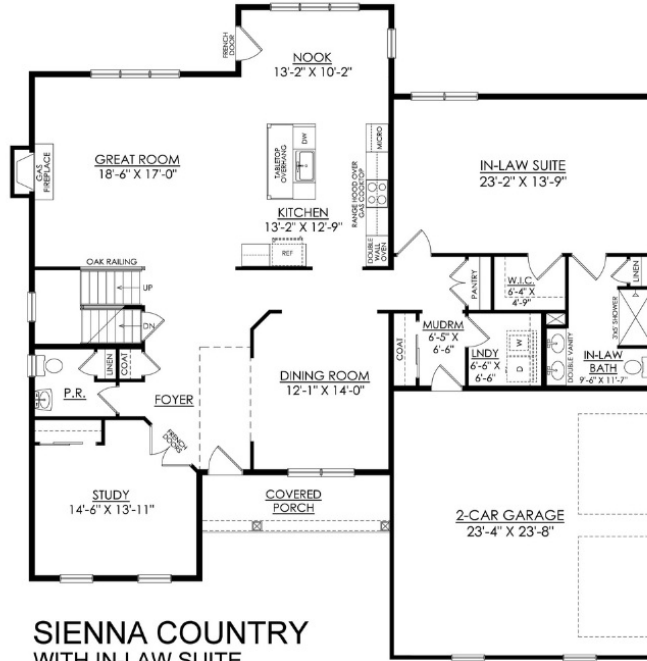

Sienna Floor Plan

In Greenleaf Fields at Parkland from \$779,900

Sienna Floor Plan

In Greenleaf Fields at Parkland from \$779,900

Sienna Floor Plan

In Greenleaf Fields at Parkland from \$779,900

SIENNA COUNTRY
WITH IN-LAW SUITE
STARTING AT 3175 SF

1ST FLOOR PLAN

Sienna Floor Plan

In Greenleaf Fields at Parkland from \$779,900