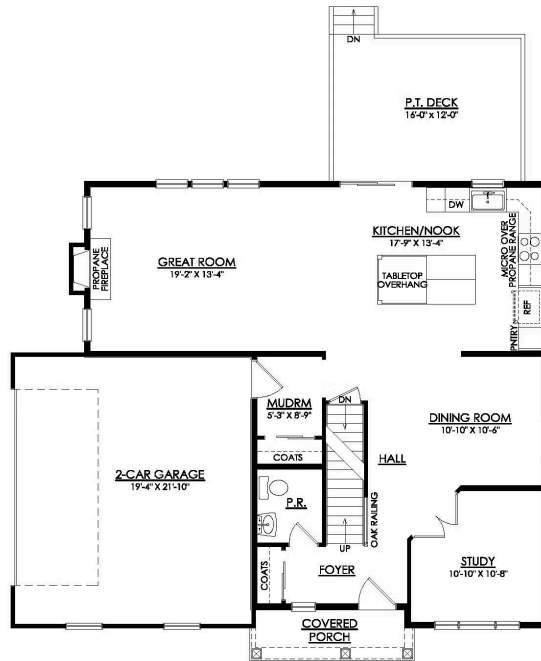

718 Route 314 #2

Swiftwater, PA 18349

HOME DETAILS

- 4 Beds
- 2.5 Baths
- 2,392 Sq Ft
- 2 Story
- 2 Car Garage

Traditional Side Entry Elevation

Welcome to the Madison, a charming and inviting home that's become one of our most popular floorplans. You'll feel right at home as soon as you step into its modern open-concept main living area. The seamless flow between the Dining Room, Kitchen with Nook, and Great Room creates a warm and welcoming atmosphere. The bright and sunny study with French doors and wall of windows is a perfec... Read More at tuskeshomes.com

HOME FEATURES

- 4 Bedrooms
- 2.5 Bathrooms
- 2-Car Side-Entry Garage
- Spacious Owner's Suite with Large Walk-In Closet and Private Bath
- Stainless Steel Range/Oven, Microwave, and Dishwasher
- Study with French Doors
- 2nd Floor Laundry Room
- Fireplace in Great Room

718 ROUTE 314 #2

Swiftwater, PA 18349

MADISON TRADITIONAL
1ST FLOOR PLAN
PM2

718 ROUTE 314 #2

Swiftwater, PA 18349

MADISON TRADITIONAL
2ND FLOOR PLAN
PM2