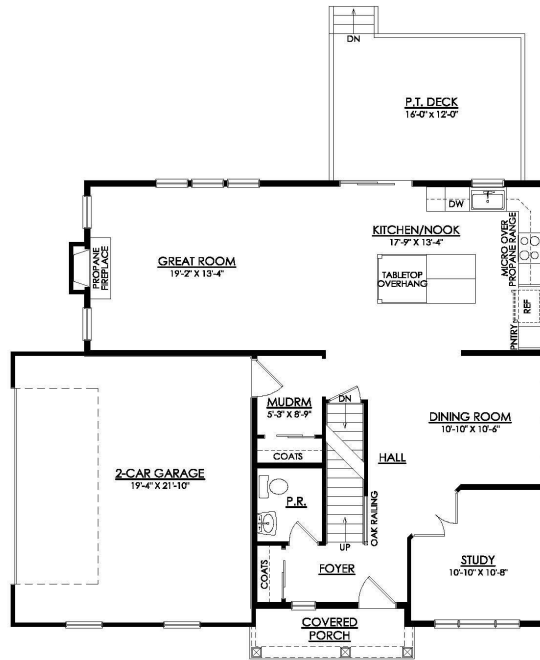

718 ROUTE 314 #2

Swiftwater, PA 18349

MADISON TRADITIONAL
1ST FLOOR PLAN
PM2