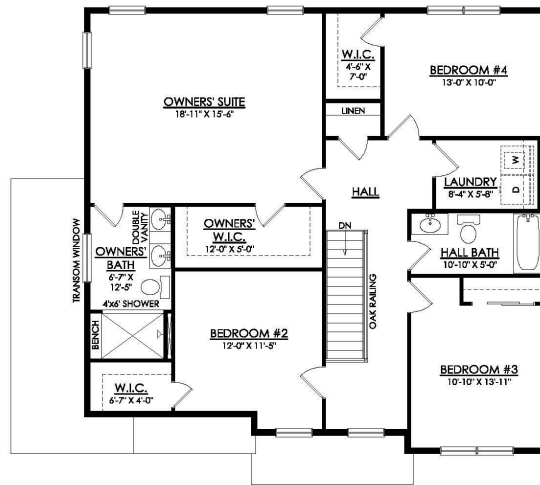

## HOME DETAILS

-  4 Beds
-  2.5 Baths
-  2,392 Sq Ft
-  2 Story
-  2 Car Garage

Traditional Side Entry Elevation

Welcome to the Madison, a charming and inviting home that's become one of our most popular floorplans. You'll feel right at home as soon as you step into its modern open-concept main living area. The seamless flow between the Dining Room, Kitchen with Nook, and Great Room creates a warm and welcoming atmosphere. The bright and sunny study with French doors and wall of windows is a perfec... Read More at [tuskeshomes.com](http://tuskeshomes.com)

## HOME FEATURES

- 4 Bedrooms
- 2.5 Bathrooms
- 2-Car Side-entry Garage
- Starting at 2392 Square Feet
- Granite or Quartz Kitchen Countertops
- Stainless Steel Range/Oven, Microwave, and Dishwasher
- Study
- Private Owner's Suite

# 718 ROUTE 314 #2

Swiftwater, PA 18349

**MADISON TRADITIONAL**  
1ST FLOOR PLAN  
PM2

# 718 ROUTE 314 #2

Swiftwater, PA 18349

**MADISON TRADITIONAL**  
2ND FLOOR PLAN  
PM2