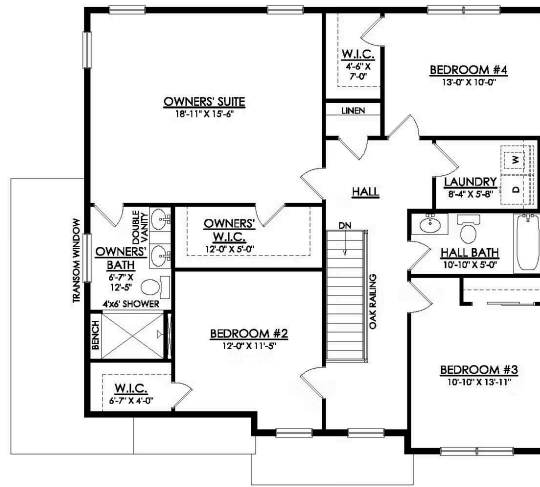

718 Route 314 #2

Swiftwater, PA 18349

HOME DETAILS

- 4 Beds
- 2.5 Baths
- 2,392 Sq Ft
- 2 Story
- 2 Car Garage

Traditional Side Entry Elevation

Welcome to the Madison, a charming and inviting home that's become one of our most popular floorplans. You'll feel right at home as soon as you step into its modern open-concept main living area. The seamless flow between the Dining Room, Kitchen with Nook, and Great Room creates a warm and welcoming atmosphere. The bright and sunny study with French doors and wall of windows is a perfec... Read More at tuskeshomes.com

HOME FEATURES

- 4 Bedrooms
- 2.5 Bathrooms
- 2-Car Side-Entry Garage
- Spacious Owner's Suite with Large Walk-In Closet and Private Bath
- Stainless Steel Range/Oven, Microwave, and Dishwasher
- Study with French Doors
- 2nd Floor Laundry Room
- Fireplace in Great Room

718 ROUTE 314 #2

Swiftwater, PA 18349

MADISON TRADITIONAL
1ST FLOOR PLAN
PM2

718 ROUTE 314 #2

Swiftwater, PA 18349

MADISON TRADITIONAL
2ND FLOOR PLAN
PM2