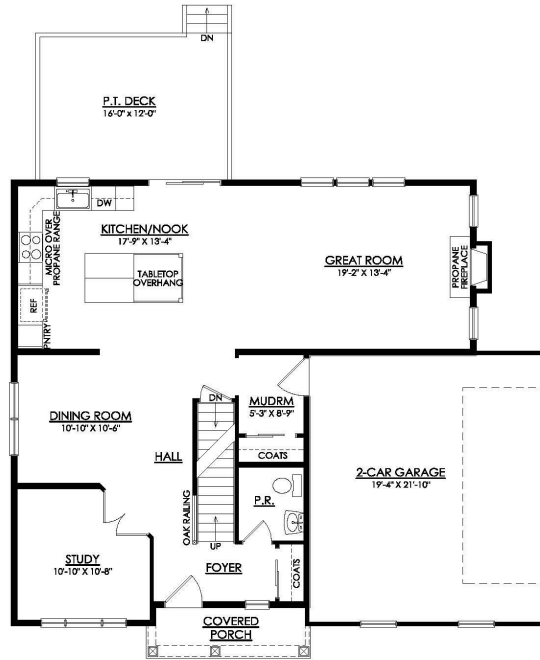

728 ROUTE 314 #1

Swiftwater, PA 18349

MADISON TRADITIONAL
1ST FLOOR PLAN
PM1