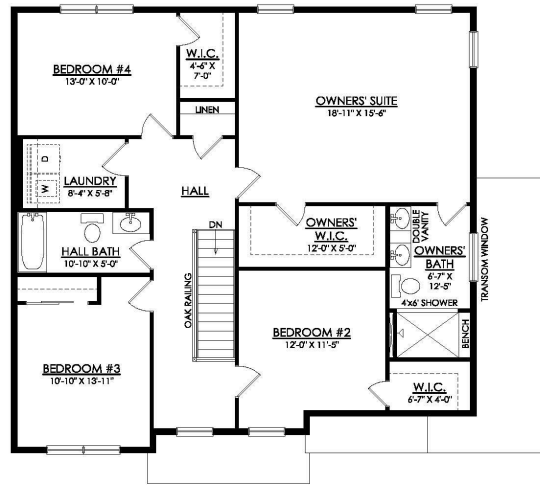

728 ROUTE 314 #1

Swiftwater, PA 18349

MADISON TRADITIONAL
2ND FLOOR PLAN
PM1