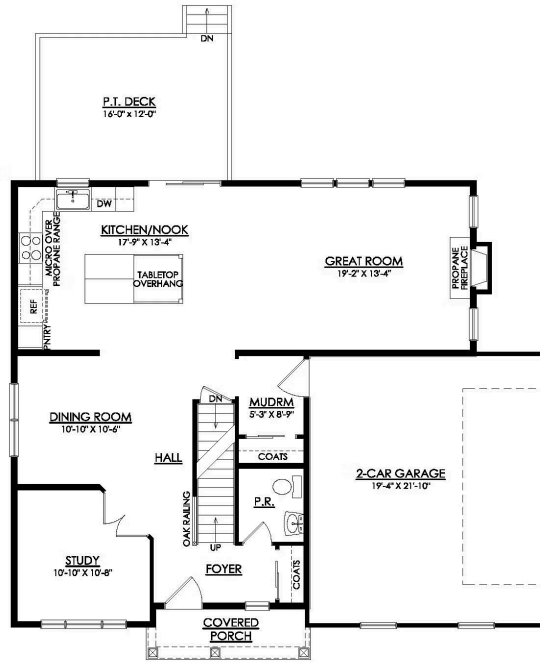

728 ROUTE 314 #1

Swiftwater, PA 18349

MADISON TRADITIONAL
1ST FLOOR PLAN
PM1