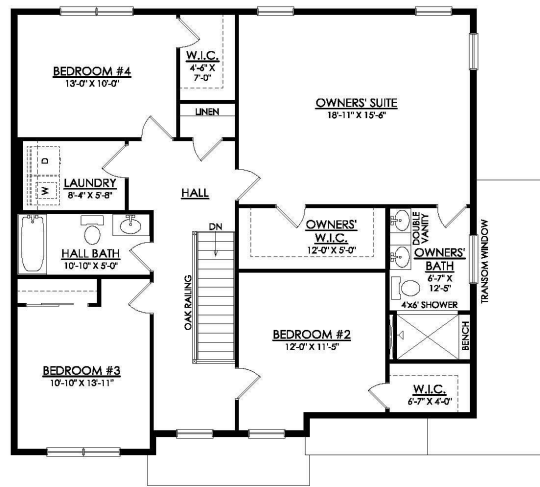

728 ROUTE 314 #1

Swiftwater, PA 18349

MADISON TRADITIONAL
2ND FLOOR PLAN
PM1