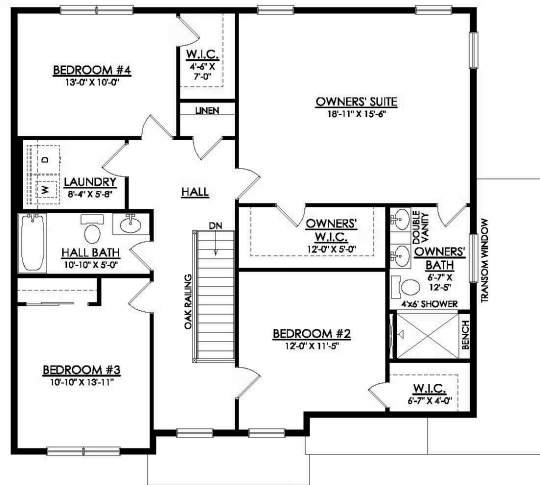

728 Route 314 #1

Swiftwater, PA 18349

HOME DETAILS

 4 Beds  2.5 Baths  2,392 Sq Ft

 2 Story  2 Car Garage

PM-1 Madison Elevation

Welcome to the Madison, a charming and inviting home surrounded in nature on a 2 acre private wooded home site in the heart of the Poconos and all of its attractions! You'll feel right at home as soon as you step into its modern open-concept main living area. The seamless flow between the Dining Room, Kitchen with Nook, and Great Room creates a warm and welcoming atmosphere. ... Read More at tuskeshomes.com

HOME FEATURES

- 4 Bedrooms
- 2.5 Bathrooms
- 2-Car Side-Entry Garage
- Owner's Suite with Spacious Walk-In Closet and Private Bath
- GE Stainless Steel Kitchen Appliances Included
- Study with French Doors
- 2 Acre Private Wooded Home Site
- 2nd Floor Laundry Room
- Fireplace in Great Room
- Open-Concept Kitchen, Great Room, and Nook with Additional Dining Space

728 ROUTE 314 #1

Swiftwater, PA 18349

MADISON TRADITIONAL
1ST FLOOR PLAN
PM1

728 ROUTE 314 #1

Swiftwater, PA 18349

MADISON TRADITIONAL
2ND FLOOR PLAN
PM1