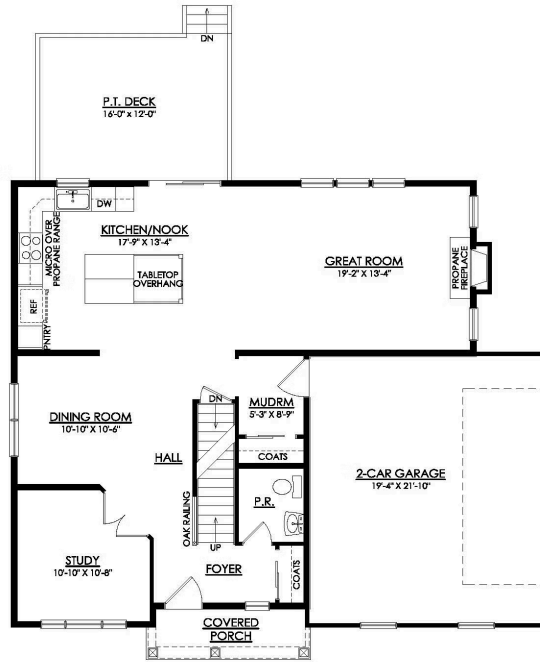

728 Route 314 #1

Swiftwater, PA 18349

HOME DETAILS

 4 Beds  2.5 Baths  2,392 Sq Ft

 2 Story  2 Car Garage

PM-1 Madison Elevation

Welcome to the Madison, a charming and inviting home surrounded in nature on a 2 acre private wooded home site in the heart of the Poconos and all of its attractions! You'll feel right at home as soon as you step into its modern open-concept main living area. The seamless flow between the Dining Room, Kitchen with Nook, and Great Room creates a warm and welcoming atmosphere. ... Read More at tuskeshomes.com

HOME FEATURES

- 4 Bedrooms
- 2.5 Bathrooms
- 2-Car Side-Entry Garage
- Owner's Suite with Spacious Walk-In Closet and Private Bath
- GE Stainless Steel Kitchen Appliances Included
- Study with French Doors
- 2 Acre Private Wooded Home Site
- 2nd Floor Laundry Room
- Fireplace in Great Room
- Open-Concept Kitchen, Great Room, and Nook with Additional Dining Space

728 ROUTE 314 #1

Swiftwater, PA 18349

MADISON TRADITIONAL
1ST FLOOR PLAN
PM1

728 ROUTE 314 #1

Swiftwater, PA 18349

MADISON TRADITIONAL
2ND FLOOR PLAN
PM1