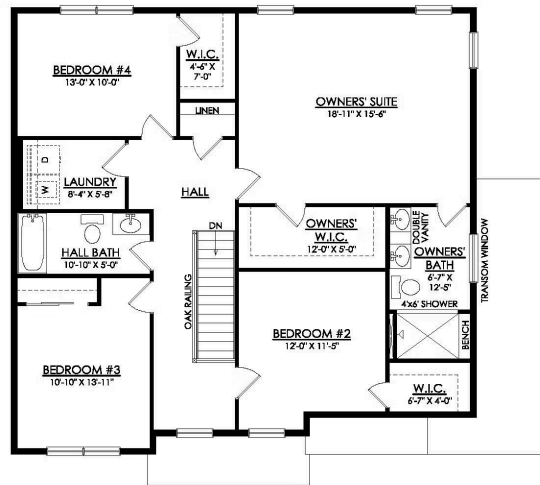

728 ROUTE 314 #1

Swiftwater, PA 18349

MADISON TRADITIONAL
2ND FLOOR PLAN
PM1